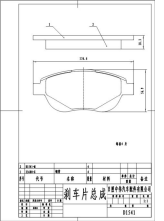

Length: 146.7  
Width: 60  
Thickness: 19, PCS  
Per Set:  
4;"Interchangeable  
\*PN053 SW

AKEBONO : AN-400WK, FERODO : FDB 1556, FIAT : 77363627, NIBK : PN0535, NIBK : PN0535W, TRW : GDB1636

Length: 105.5  
Width:  
46.6, Thickness:  
16.4