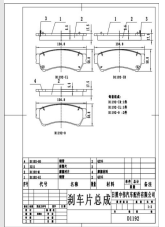

FORD

Fusion	2000	2008	2009	Front	D1192	D1192	D1192
Fusion	2500	2008	2009	Front	D1192	D1192	D1192
Fusion	3000	2008	2009	Front	D1192	D1192	D1192

58.6,Thickness: 17.5, PCS Per Set: 4

AT: 103020Z, MAZDA: GP103020Z, MAZDA: GP103020Z, MAZDA: GPYB-33-28ZD, MAZDA: GPYB3328ZE, MAZDA: GSYD-33-23ZA, MAZDA: GSYD-33-28ZA, MAZDA: GPYB3323ZB, MAZDA: GPYB-33-23ZD, MAZDA: GPYB3323ZF, MAZDA: GPYB-33-23ZG, MAZDA: GPYB3328ZC, MINTEX: MDB2935, NIBK: PN5806, NISSHINBO: PF5563, NISSHINBO: PF-5563K1, PAGID: T1749, SANGSIN: SP1475, TEXTAR: 2458202, TRW: GDB3501, WVA: 24582, WVA: 24630, WVA: 24629