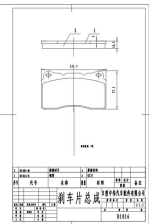

C8

3000

2002

Front

D1016

D1016

D1016

Length: 131.6
Width:
77.1 ,Thickness: 16,

AC DELCO : 1711112, AC DELCO : 1710876, ACURA : 45022SEPA51,
ACURA : 45022SEPA60, ACURA : 45022SEPA52, ALFA ROMEO : 9948030,
ATE : 13046049722, ATE : 13046049732, ATE : 13046049712, BENDIX AUS
: DB1478, BENDIX AUS : DB1678, BENDIX AUS : DB2190, BENDIX EUR :
573001B, BOSCH : 0986424577, BREMBO : P 54 039, CADILLAC (GM) :
89047725, CITROEN : 425255, DELPHI : LP1858, DELPHI : LP1422, DELPHI :
LP1516, FERODO : FDB1334, FERODO
: FDB1968, FIAT : 9404252548, FMSI : D1016, FMSI : D1049-7952, FMSI :
D1001-7919, FMSI : D1001-7902, FMSI : 7919- D1016, FMSI : D1001-7942,
FORD : 4G7Z2001AA, GM : 13329562, GM : 22907156, GM : 22866931, GM