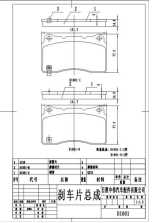

C8

3000

2002

Front

D1001

D1001

D1001

Length: 131.6
Width:
77.1 ,Thickness: 16,
PCS Per Set:
4;"Interchangeable
*PN015 0S

AC DELCO : 1711112, AC DELCO : 1710876, ACURA : 45022SEPA52,
ACURA : 45022SEPA51, ACURA : 45022SEPA60, ALFA ROMEO : 9948030,
ATE : 13046049722, ATE : 13046049732, ATE : 13046049712, BENDIX AUS
: DB1478, BENDIX AUS : DB1678, BENDIX AUS : DB2190, BENDIX EUR :
573001B, BOSCH : 0986424577, BREMBO : P 54 039, CADILLAC (GM) :
89047725, CITROEN : 425255, DELPHI : LP1858, DELPHI : LP1422, DELPHI :
LP1516, FERODO : FDB1334, FERODO
: FDB1968, FIAT : 9404252548, FMSI : D1001-7942, FMSI : D1016, FMSI :
D1049-7952, FMSI : D1001-7919, FMSI : D1001-7902, FMSI : 7919-D1016,
FORD : 4G7Z2001AA, GM : 22866931, GM : 92244289, GM : 13329562, GM
: 22907156, HYUNDAI : 581012MA10, JURID : 571952J, LANCIA : 9951050,
MINTEX : MDB1950, MINTEX : MDB2592, MITSUBISHI : 4605A694,
MITSUBISHI : 4605A572, MITSUBISHI : MR407377, MITSUBISHI :
4605A049, MITSUBISHI : MR 407 376, NIBK : PN0150, NIBK : PN0150S,
OPEL : 1605100, PAGID : T5113, PEUGEOT : 425254, PEUGEOT : 425207,
SANGSIN : SP2119, SUBARU : 26296-FE041, SUBARU : 26296-FE100,
SUBARU : 26296FE120, SUBARU : 26296-FE040, SUBARU : 26296-FE042,
TEXTAR : 2309216005, TEXTAR : 2357516005, TRW : GDB1363, TRW :
GDB1453, TRW : GDB1431, TRW : GDB3349