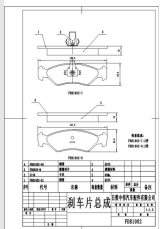

Length: 141,Width: 44.6,Thickness: 17.5, PCS Per Set: 4

ATE: 13046070732, ATE: 13046070062, BENDIX AUS: DB1373, BENDIX EUR: 571412B, BENDIX EUR: 571913B, BOSCH: 0986592020, BOSCH: 0986492020, DELPHI: LP1081, DELPHI: LP1603, FERODO: FD8589, FERODO: FDB1082, FMSI: 8316-D1196, FMSI: D1196, FORD (EUROPE): 1042687, FORD (EUROPE): 6188427, FORD (EUROPE): 1030601, FORD (EUROPE): 1064762, JURID: 571412J, JURID: 571913J, KASHIYAMA: D3106, MAZDA: 1E03-33-23Z, MAZDA: 1E03-33-23ZA, MINTEX: MDB1404, MINTEX: MDB1884, NIBK: PN5106, PAGID: T1022, TEXTAR: 2310117505, TEXTAR: 2120217805, TRW: GDB1221, TRW: GDB953