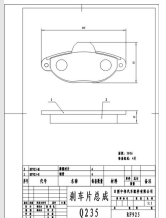

Model	Year	Year	Year	Position	Part No.	Part No.	Part No.	Notes
Scudo	2000	2007		Front	GDB1718	GDB1718	GDB1718	Length: 162, Width: 67, Thickness: 17.3; Length-2: 162; Width-2: 66.9; Thickness s-2: 17.3, PCS Per Set: 4
Scudo	2000	2011		Front	GDB1718	GDB1718	GDB1718	
Scudo	1600	2007		Front	GDB1718	GDB1718	GDB1718	
Scudo	2000	2007		Front	GDB1718	GDB1718	GDB1718	Length: 162, Width: 67, Thickness: 17.3; Length-2: 162; Width-2: 66.9; Thickness s-2: 17.3, PCS Per Set: 4
Scudo	2000	2011		Front	GDB1718	GDB1718	GDB1718	
Scudo	1600	2007		Rear	D1980	D1980	D1980	
Scudo	2000	2007		Rear	D1980	D1980	D1980	
Scudo	2000	2011		Rear	D1980	D1980	D1980	Length: 113.4, Width: 58.3, Thickness: 15.7, PCS Per Set: 4
Scudo	1600	2007		Rear	D1980	D1980	D1980	
Scudo	2000	2007		Rear	D1980	D1980	D1980	
Scudo	2000	2011		Rear	D1980	D1980	D1980	
Punto	1100	1993	1999	Front	D1619	D1619	D1619	
Punto	1200	1993	1999	Front	D1619	D1619	D1619	
Punto	1700	1994	1998	Front	D1619	D1619	D1619	
Punto	1200	1994	2001	Front	D1619	D1619	D1619	
Punto	1100	1994	2000	Front	D1619	D1619	D1619	
Cinquecento	700	1994	1998	Front	D1619	D1619	D1619	
Cinquecento	900	1994	1999	Front	D1619	D1619	D1619	
Cinquecento	1100	1994	1999	Front	D1619	D1619	D1619	
Seicento	900	1998	2000	Front	D1619	D1619	D1619	
Seicento	1100	1998		Front	D1619	D1619	D1619	
L500	1200	2007		Front	D1619	D1619	D1619	Length: 115, Width: 55.4, Thickness: 16.5, PCS Per Set: 4; Interchangeable *PN028 7W
Panda	1100	2003		Front	D1619	D1619	D1619	ATE : 13046039512, ATE : 13046039502, BENDIX EUR : 573267B, BENDIX EUR : 571523B, BENDIX EUR : 571528B, BOSCH : 0986461119, BOSCH : 0986424379, DELPHI : LP2013, DELPHI : LP851, FERODO : FDB925, FERODO : FDB1066, FIAT : 77362479, FIAT : 5892736, FIAT : 9948054, FIAT : 77364635, FIAT : 5892737, FIAT : 9948045, JURID : 571893J, JURID : 571523J, JURID : 571528J, LANCIA : 9947468, MINTEX : MDB1573, MINTEX : MDB1666, NIBK : PN0287W, NIBK : PN0287, PAGID : T9030, PAGID : T9031, TEXTAR : 2143617005, TEXTAR : 2143617004, TRW : GDB1745, TRW : GDB1299, TRW : GDB1115
Panda	1200	2003		Front	D1619	D1619	D1619	
Panda	1100	2004		Front	D1619	D1619	D1619	
Punto	1100	1993	1999	Front	D1619	D1619	D1619	
Punto	1200	1993	1999	Front	D1619	D1619	D1619	
Punto	1200	1998	2000	Front	D1619	D1619	D1619	
Punto	1700	1994	1998	Front	D1619	D1619	D1619	
Punto	1200	1994	2001	Front	D1619	D1619	D1619