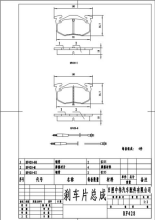

Length: 105.0
Width: 54.6, Thickness: 10;"
Length-2": "105.0"; "Width-2": "54.6"; "Thickness-2": "10, PCS Per Set: 4

ATE : 27046008072, ATE : 13046039262, ATE : 13046039542, BENDIX AUS : DB224, BENDIX EUR : 571747B, BOSCH : 0986461149, BOSCH : 0986460970, BOSCH : 0986560970, CITROEN : 425197, CITROEN : 95659341, CITROEN : 425146, CITROEN : 425257, CITROEN : 95666971, DELPHI : LP503, DELPHI : LP836, DELPHI : LP699, FERODO : FDB558, FERODO : FDB887, JURID : 571335J, JURID : 571747J, JURID : 571334J, MINTEX : MDB1339, MINTEX : MDB2868, MINTEX : MDB1677, NiBK : PN0332, NiBK : PN0270, PAGID : T6065, PEUGEOT : 425148, PEUGEOT : 425071, PEUGEOT : 425196, PEUGEOT : 425042, PEUGEOT : 425104, RENAULT : 7701-202-50, RENAULT : 77 01 204 845, RENAULT : 7701-207-34, RENAULT : 77 01 204 626, RENAULT : 7701-203-19, RENAULT : 77 01 203 560, RENAULT : 7701-204-36, RENAULT : 77 01 202 08, RENAULT : 77 01 207 034, RENAULT : 7701-202-62, RENAULT : 77 01 204 664, RENAULT : 77 01 204 464, RENAULT : 7701-204-26, RENAULT : 7701-204-45, TEXTAR : 2097311005, TEXTAR : 2160011004, TEXTAR : 2159711015, TEXTAR : 2097401, TRW : GDB1132, TRW : GDB1305, TRW : GDB1217, TRW : GDB905, TRW : GDB1522

ALFA ROMEO : 9947474, ALFA ROMEO : 9950550, ALFA ROMEO : 9945815, ALFA ROMEO : 60760124, ALFA ROMEO : 9947499, ALFA ROMEO : 0060760106, ALFA ROMEO : 9945816, ALFA ROMEO : 60777621, ATE : 13046029872, ATE : 13046029792, ATE : 13046029782, BENDIX EUR : 571894B, BENDIX EUR : 571905B, BENDIX EUR : 571365B, BENDIX EUR : 571423B, BENDIX EUR : 571472B, BENDIX EUR : 571838B, BOSCH : 0986424033, BOSCH : 0986424374, BOSCH : 0986424167, BOSCH : 0986460942, CITROEN :