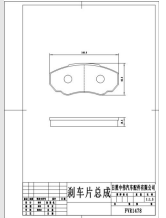

Length: 140.5
Width:
64.6, Thickness:
19.1, PCS Per Set: 4

ATE : 13046049782, BENDIX EUR : 573113B, CITROEN : 425243, DELPHI : LP1750, FERODO : FDB1478, FIAT : 9949482, FIAT : 9949409, FIAT : 9949516, FMSI : 8318-D1198, JURID : 573113J, NIBK : PN0219, PEUGEOT : 425242, TRW : GDB1517

Length: 136.8
Width:
49.1, Thickness:
18.9, PCS Per Set: 4

BENDIX AUS : DB1923, BOSCH : 0986424571, CITROEN : 425218, DELPHI : LP1679, DELPHI : LP1727, FERODO : FSL1399, FERODO : FDB1399, FMSI : D1213, FMSI : D1213-8333, FMSI : 8333-D1213, JURID : 573030JAS, MINTEX : MDB2283, NIBK : PNO356, NIBK : PNO182, PEUGEOT : 425221, PEUGEOT : 4252.59, PEUGEOT : 425240, SANGSIN : SP1241, TEXTAR : 2359919014, TRW : GDB1462, TRW : GDB1563, TRW : GDB1463, WVA : 28401, WVA : 23954, WVA : 23599, WVA : 24101