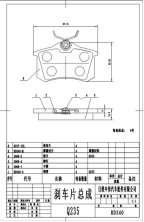

Length: 87 ,Width: 53
,Thickness: 16, PCS
Per Set: 4