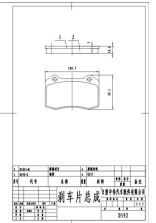

Croma	1900	1991	1996	Front	D1503	D1503	D1503	Thickness: 18.9, PCS Per Set: 4	FERODO : FDB651, FIAT : 5892313, FIAT : 793774, JURID : 571347J, JURID : 571471J, LANCIA : 792426, MINTEX : MDB1505, MINTEX : MDB1484, MINTEX : MDB1505HDX, NIBK : PN0262, PAGID : T5038, PAGID : T5046, TEXTAR : 2118219425, TEXTAR : 2118519425, TRW : GDB1095, TRW : GDB864, TRW : GDB498
Coupe	2000	1996	2000	Front	D592	D592	D592	Length: 109.7 Width: 69.1 ,Thickness: 16.3, PCS Per Set: 4	ALFA ROMEO : 9949509, ALFA ROMEO : 9950812, ALFA ROMEO : 9949533, ATE : 13046049692, ATE : 13046049582, ATE : 13046049852, ATE : 1304604968, BENDIX : MKD592A, BENDIX AUS : DB1936, BENDIX AUS : DB2011, BENDIX EUR : 5730798, BENDIX EUR : 571427B, BENDIX EUR : 571999B, CHRYSLER : 68003 610AA, CHRYSLER : 68034 993AA, CHRYSLER : 68003 610AB, CHRYSLER (USA) : 4897218AB, CHRYSLER (USA) : 4728999, DAIMLER (JAGUAR) : JLM21282, DELPHI : LP1457, DELPHI : LP1700, DELPHI : LP1543, DELPHI : LP849, FERODO : FDB1379, FERODO : FDB721, FIAT : 5892740, FIAT : 9947643, JAGUAR : C2C8361, JAGUAR : MXD2750AA, JURID : 571427J, MINTEX : MDB1633, MINTEX : MDB1882, MINTEX : MDB2271, MINTEX : MDB1877, MINTEX : MDB2221, NIBK : PN0202, PEUGEOT : 425182, PEUGEOT : 425251, PEUGEOT : 425219, REMSA : 0434.54, SEAT : 6KL698151, TEXTAR : 2375318005, TEXTAR : 2138118015, TRW : GDB 4171, TRW : GDB1191, TRW : GDB1392, TRW : GDB1519, TRW : GDB1359, TRW : GDB1513, TRW : GDB1537
Brava Bravo	1400	1995	1998	Front	GDB1291	GDB1291	GDB1291	Length: 151.4 Width: 52 Thickness: 17.1, PCS Per Set: 4	ALFA ROMEO : 9950713, ATE : 13046071142, ATE : 13046070642, ATE : 13046071252, BOSCH : 0986424246, DELPHI : LP1005, DELPHI : LP1585, DELPHI : LP1385, FERODO : FDB1160, FERODO : FDB1040, FIAT : 9947600, FIAT : 9947934, FIAT : 9948410, FIAT : 77362199, FIAT : 9947118, FIAT : 9947629, FIAT : 9948408, JURID : 571882J, MINTEX : MDB1828, MINTEX : MDB1733, MINTEX : MDB1956, NIBK : PN0123, TEXTAR : 2318117905, TEXTAR : 2193017905, TRW : GDB1339, TRW : GDB1564, TRW : GDB1291, TRW : GDB1382
Brava Bravo	1900	1995	1997	Front	GDB1291	GDB1291	GDB1291		
Punto	1200	1996	1999	Front	GDB1291	GDB1291	GDB1291		
Punto	1700	1996	1999	Front	GDB1291	GDB1291	GDB1291		
Punto	1200	1996	2001	Front	GDB1291	GDB1291	GDB1291		
Punto	1700	1997	2000	Front	GDB1291	GDB1291	GDB1291		
Marea SW	1900	1997	2000	Front	GDB1291	GDB1291	GDB1291		
Marea	1900	1997	2002	Front	GDB1291	GDB1291	GDB1291		
Brava Bravo	1600	1996	1998	Front	GDB1291	GDB1291	GDB1291		
Brava Bravo	1600	1998	2002	Front	GDB1291	GDB1291	GDB1291		
Ducato 10	1900	1994	1999	Front	GDB1105	GDB1105	GDB1105