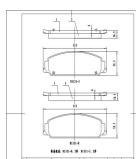

MAKE	MODEL	ENGINE	START YEAR	END YEAR	F/R	Metallic	Carbon Metallic	Carbon Ceramic	SPECIFICATION	COMPETITORS PART NUMBERS
	X5	4600	2001	2002	Front	D1558	D1558	D1558		
	X5	4800	2004	2006	Front	D1558	D1558	D1558		
BMW	116i	1600	2011		Front	GDB1935	GDB1935	GDB1935	Length: 155.6 Width: 59.8, Thickness: 17.5; Length-2": 156.7; Width-2": 57.9; Thickness-2": 17.5, PCS Per Set: 4	BMW : 3411 6 850 567, BMW : 34116850568, BMW : 3411 6 858 910, Febi : 16885, NIBK : PN32005, TEXTAR : 2501401, TRW : GDB1935
	5 Series	3800	1994		Front	D639	D639	D639	Length: 99.8 Width: 83 Thickness: 18	BMW : 3411-2227-865, BMW : 3411-1160-708, BMW : 3411-1160-865, BMW : 3411-2227-331, BMW : 3411-2227-864, BMW : 3411-6160-708, BMW : 3411-1160-195, BMW : 3411-1160-710, BMW : 3411-1227-865, BMW : 3411-2227-863, NIBK : PN0059
	8 Series	5000	1995		Front	D639	D639	D639	Length: 99.8 Width: 83 Thickness: 18	BMW : 3411-2227-865, BMW : 3411-1160-708, BMW : 3411-1160-865, BMW : 3411-2227-331, BMW : 3411-2227-864, BMW : 3411-6160-708, BMW : 3411-1160-195, BMW : 3411-1160-710, BMW : 3411-1227-865, BMW : 3411-2227-863, NIBK : PN0059
BUGATTI	Veyron EB 16 4	8000	2003	2012	Front	XM9012.3	XH9012.3	XC9012.3	Length: 110 Width: 102.5, Thickness: 16.5, PCS Per Set: 4	BUGATTI : RJR698151A, BUGATTI : RJR698151, NIBK : PN40001, TEXTAR : 2411601
	Veyron Grand Sport E	8000	2009		Front	XM9013.4	XH9013.4	XC9013.4	Length: 110 Width: 102.5, Thickness: 16.5, PCS Per Set: 4	BUGATTI : RJR698151A, BUGATTI : RJR698151, NIBK : PN40001, TEXTAR : 2411601
	Veyron Grand Sport E	8000	2010		Front	XM9014.5	XH9014.5	XC9014.5	Length: 110 Width: 102.5, Thickness: 16.5, PCS Per Set: 4	BUGATTI : RJR698151A, BUGATTI : RJR698151, NIBK : PN40001, TEXTAR : 2411601
	Veyron EB 16 4	8000	2003	2012	Rear	XM9015.6	XH9015.6	XC9015.6	Length: 167.5 Width: 95.5, Thickness: 16.5, PCS Per Set: 4	BUGATTI : RJR698451, BUGATTI : RJR698451A, NIBK : PN40002, TEXTAR : 2412001
	Veyron Grand Sport E	8000	2009		Rear	XM9016.7	XH9016.7	XC9016.7	Length: 167.5 Width: 95.5, Thickness: 16.5, PCS Per Set: 4	BUGATTI : RJR698451, BUGATTI : RJR698451A, NIBK : PN40002, TEXTAR : 2412001
	Veyron Grand Sport E	8000	2010		Rear	XM9017.8	XH9017.8	XC9017.8	Length: 167.5 Width: 95.5, Thickness: 16.5, PCS Per Set: 4	BUGATTI : RJR698451, BUGATTI : RJR698451A, NIBK : PN40002, TEXTAR : 2412001
	Park Avenue	2800	2007		Front	D1351	D1351	D1351	Length: 153.3 Width: 52.7, Thickness: 16, PCS Per Set: 4	BENDIX AUS : DB1765, CHEVROLET : 92206846, CHEVROLET : 92221183, FMSI : 8461-D1351, FMSI : D1351-8461, HOLDEN : 92193446, NIBK : PN0831, SANGSIN : SP1410, TRW : GDB7715
	Park Avenue	3600	2007		Front	D1351	D1351	D1351		
	Park Avenue	2800	2007		Rear	D1352	D1352	D1352	Length: 121.4 Width: 51.2, Thickness: 15.5, PCS Per Set: 4	BENDIX AUS : DB1766, FMSI : 8462-D1352, FMSI : D1352-8462, HOLDEN : 92193454, HOLDEN : 92206845, NIBK : PN0832, SANGSIN : SP1411, TRW : GDB7716
	Park Avenue	3600	2007		Rear	D1352	D1352	D1352		
	Riviera	3800	1993	1996	Rear	MMB508-7383	MHB508-7383	MCB508-7383