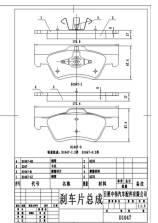

FORD	Escape	3000	2007		Front	D1047	D1047	D1047
	Escape	3000	2007		Rear	D1055	D1055	D1055

Length: 170.4
Width:
67.5,Thickness:
15";Length-
2";Width-
2";Thickness-
s- 2";15, PCS Per
Set: 4

ATE : 13046072342, BENDIX AUS : DB2239, BENDIX AUS : DB1821, CHRYSLER : 5L8Z2001AA, DELPHI : LP2161, FMSI : D1047-7950, FORD : 5U2Z2V001G, FORD : 4918698, FORD : 4778223, FORD : 4780654, KASHIYAMA : D3149, MAZDA : EFY5-33-23Z, MAZDA : EFY5-33-23ZA, MINTEX : MDB2626, NiBK : PN0071, PAGID : T1914, Raybestos : PGD1047C, TEXTAR : 2443901, TRW : GDB1752