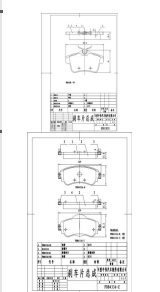

PERODU : 12114, FERODO : FDB114, JURID : 571335J, MINTEX : MDB1939, NIBK : PN0837W, PAGID : T9095, TEXTAR : 2313518015, TRW : GDB1336, WVA : 23134, WVA : 23136, WVA : 23135, WVA : 23137

ATE : 27046008072, ATE : 13046039262, ATE : 13046039542, BENDIX AUS : DB224, BENDIX EUR : 571747B, BOSCH : 0986460970, BOSCH : 0986560970, BOSCH : 0986461149, CITROEN : 95659341, CITROEN : 425146, CITROEN : 425257, CITROEN : 95666971, CITROEN : 425197, DELPHI : LP503, DELPHI : LP836, DELPHI : LP699, FERODO : FDB887, FERODO : FDB558, JURID : 571335J, JURID : 571747J, JURID : 571334J, MINTEX : MDB2868, MINTEX : MDB1677, MINTEX : MDB1339, NIBK : PN0270, NIBK : PN0332, PAGID : T6065, PEUGEOT : 425071, PEUGEOT : 425196, PEUGEOT : 425042, PEUGEOT : 425104, PEUGEOT : 425148, RENAULT : 77 01 204 626, RENAULT : 7701-203-19, RENAULT : 77 01 203 560, RENAULT : 7701-204-36, RENAULT : 77 01 202 08, RENAULT : 77 01 207 034, RENAULT : 7701-202-62, RENAULT : 77 01 204 664, RENAULT : 77 01 204 464, RENAULT : 7701-204-26, RENAULT : 7701-204-45, RENAULT : 7701-202-50, RENAULT : 77 01 204 845, RENAULT : 7701-207-34, TEXTAR : 2160011004, TEXTAR : 2159711015, TEXTAR : 2097401, TEXTAR : 2097311005, TRW : GDB1305, TRW : GDB1217, TRW : GDB905, TRW : GDB1522, TRW : GDB1132

MINTEX : MDB3023, NIBK : PN0473, PEUGEOT : 4254.46, PEUGEOT : 4254.44, PEUGEOT : 4254.35

CITROEN : 4254.A9, DELPHI : LP2228, MINTEX : MDB3174, NIBK : PN0561, PAGID : T2075

DEN