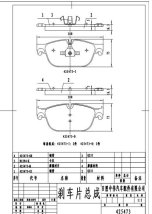

CITROEN	Jumpy	2000	2010		Rear	FVR1772 D1980	FVR1772 D1980	FVR1772 D1980
	C5 Estate	3000	2009		Front	425473 D1966	425473 D1966	425473 D1966
	DS4	2000	2011		Front	425473 D1966	425473 D1966	425473 D1966
	DS4	1600	2011		Front	425473 D1966	425473 D1966	425473 D1966
	C4	1600	2009		Front	425473 D1966	425473 D1966	425473 D1966
	C4	2000	2009		Front	425473 D1966	425473 D1966	425473 D1966
	C5 Estate	3000	2009		Front	425473 D1966	425473 D1966	425473 D1966
	C6	3000	2010		Front	425473 D1966	425473 D1966	425473 D1966

Length: 180
Width: 75
Thickness: 17, PCS
Per Set: 4

AC DELCO : AC0581561D, ATE : 13.0460-7279.2, BENDIX : 573338B,
CITROEN : 425473, DELPHI : LP2198, FERODO : FDB4313, JURID : 573338J,
MINTEX : MDB3071, NIBK : PN42001, PAGID : T1932, PEUGEOT : 425473,
TRW : GDB1889