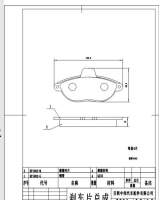

ATE : 13046029812, BENDIX EUR : 571405B, BOSCH : 0986561117, CITROEN : 95658557, DELPHI : LP695, FERODO : FDB720, JURID : 571405J, MINTEX : MDB1520, NiBK : PN0269, PAGID : T5060, TEXTAR : 2146018025, TRW : GDB114

ATE : 13046039572, BENDIX EUR : 571843B, CITROEN : 425126, CITROEN : 425150, DELPHI : LP1592, DELPHI : LP1022, FERODO : FDB1002, FIAT : 71711135, FIAT : 9404251518, FIAT : 795915, JURID : 571843J, MINTEX : MDB1815, NiBK : PN0167, PEUGEOT : 425151, PEUGEOT : 425125, TEXTAR : 2304219014, TRW : GDB1216