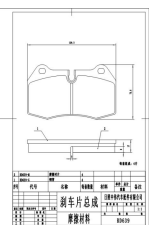

MAKE	MODEL	ENGINE	START YEAR	END YEAR	F/R	Metallic	Carbon Metallic	Carbon Ceramic	SPECIFICATION	COMPETITORS PART NUMBERS
	X5	4600	2001	2002	Front	D1558	D1558	D1558		
	X5	4800	2004	2006	Front	D1558	D1558	D1558		
BMW	116i	1600	2011		Front	GDB1935	GDB1935	GDB1935	Length: 155.6 Width: 59.8, Thickness: 17.5; Length-2": 156.7; Width-2": 57.9; Thickness-2": 17.5, PCS Per Set: 4	BMW : 3411 6 850 567, BMW : 34116850568, BMW : 3411 6 858 910, Febi : 16885, NIBK : PN32005, TEXTAR : 2501401, TRW : GDB1935
	5 Series	3800	1994		Front	D639	D639	D639	Length: 99.8 Width: 83 Thickness: 18	BMW : 3411-2227-865, BMW : 3411-1160-708, BMW : 3411-1160-865, BMW : 3411-2227-331, BMW : 3411-2227-864, BMW : 3411-6160-708, BMW : 3411-1160-195, BMW : 3411-1160-710, BMW : 3411-1227-865, BMW : 3411-2227-863, NIBK : PN0059
	8 Series	5000	1995		Front	D639	D639	D639	Length: 99.8 Width: 83 Thickness: 18	BMW : 3411-2227-865, BMW : 3411-1160-708, BMW : 3411-1160-865, BMW : 3411-2227-331, BMW : 3411-2227-864, BMW : 3411-6160-708, BMW : 3411-1160-195, BMW : 3411-1160-710, BMW : 3411-1227-865, BMW : 3411-2227-863, NIBK : PN0059
BUGATTI	Veyron EB 16 4	8000	2003	2012	Front	XM9012.3	XH9012.3	XC9012.3	Length: 110 Width: 102.5, Thickness: 16.5, PCS Per Set: 4	BUGATTI : RJR698151A, BUGATTI : RJR698151, NIBK : PN40001, TEXTAR : 2411601
	Veyron Grand Sport E	8000	2009		Front	XM9013.4	XH9013.4	XC9013.4	Length: 110 Width: 102.5, Thickness: 16.5, PCS Per Set: 4	BUGATTI : RJR698151A, BUGATTI : RJR698151, NIBK : PN40001, TEXTAR : 2411601
	Veyron Grand Sport E	8000	2010		Front	XM9014.5	XH9014.5	XC9014.5	Length: 110 Width: 102.5, Thickness: 16.5, PCS Per Set: 4	BUGATTI : RJR698151A, BUGATTI : RJR698151, NIBK : PN40001, TEXTAR : 2411601
	Veyron EB 16 4	8000	2003	2012	Rear	XM9015.6	XH9015.6	XC9015.6	Length: 167.5 Width: 95.5, Thickness: 16.5, PCS Per Set: 4	BUGATTI : RJR698451, BUGATTI : RJR698451A, NIBK : PN40002, TEXTAR : 2412001
	Veyron Grand Sport E	8000	2009		Rear	XM9016.7	XH9016.7	XC9016.7	Length: 167.5 Width: 95.5, Thickness: 16.5, PCS Per Set: 4	BUGATTI : RJR698451, BUGATTI : RJR698451A, NIBK : PN40002, TEXTAR : 2412001
	Veyron Grand Sport E	8000	2010		Rear	XM9017.8	XH9017.8	XC9017.8	Length: 167.5 Width: 95.5, Thickness: 16.5, PCS Per Set: 4	BUGATTI : RJR698451, BUGATTI : RJR698451A, NIBK : PN40002, TEXTAR : 2412001
	Park Avenue	2800	2007		Front	D1351	D1351	D1351	Length: 153.3 Width: 52.7, Thickness: 16, PCS Per Set: 4	BENDIX AUS : DB1765, CHEVROLET : 92206846, CHEVROLET : 92221183, FMSI : 8461-D1351, FMSI : D1351-8461, HOLDEN : 92193446, NIBK : PN0831, SANGSIN : SP1410, TRW : GDB7715
	Park Avenue	3600	2007		Front	D1351	D1351	D1351		
	Park Avenue	2800	2007		Rear	D1352	D1352	D1352	Length: 121.4 Width: 51.2, Thickness: 15.5, PCS Per Set: 4	BENDIX AUS : DB1766, FMSI : 8462-D1352, FMSI : D1352-8462, HOLDEN : 92193454, HOLDEN : 92206845, NIBK : PN0832, SANGSIN : SP1411, TRW : GDB7716
	Park Avenue	3600	2007		Rear	D1352	D1352	D1352		
	Riviera	3800	1993	1996	Rear	MMB508-7383	MHB508-7383	MCB508-7383