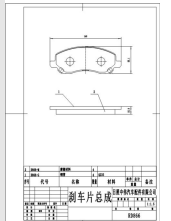

Length: 144.9
Width: 55
Thickness: 15.7
PCS Per Set: 4