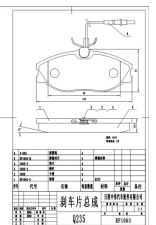

Xantia Estate	2000	2001		Rear	D340	D340	D340

C4 Picasso	2000	2007		Rear	D340	D340	D340

Berlingo	1100	1996	2002	Front	B41 FDB1063 D1221	B41 FDB1063 D1221	B41 FDB1063 D1221

Berlingo	1400	1996	2002	Front	B41 FDB1063 D1221	B41 FDB1063 D1221	B41 FDB1063 D1221

Berlingo	1800	1996	2002	Front	B41 FDB1063 D1221	B41 FDB1063 D1221	B41 FDB1063 D1221

Berlingo	1900	1996	2002	Front	B41 FDB1063 D1221	B41 FDB1063 D1221	B41 FDB1063 D1221

Length: 129.7
Width: 56
Thickness: 18.5
PCS Per Set: 4;"Interchangeable
*PN017 3

ATE : 13046028622, ATE : 13046028292, BENDIX AUS : DB2015, BENDIX AUS : DB1704, BENDIX EUR : 571919B, BOSCH : 0986424583, CITROEN : 425144, CITROEN : 425155, CITROEN : 425234, CITROEN : 425213, DELPHI : LP1607, DELPHI : LP1624, FERODO : FDB1477, FERODO : FDB1112, FMSI : 8309-D1190, FMSI : D1221, FMSI : 8342-D1221, FMSI : D1190, FMSI : D1221-8342, JURID : 571919J, JURID : 571966J, MINTEX : MDB1812, NIBK : PN0173W, NIBK : PN0443, NIBK : PN0173, PAGID : T5131, PEUGEOT : 425143, PEUGEOT : 425154, TEXTAR : 2312419315, TEXTAR : 2334619314, TRW : GDB1295, TRW : GDB1259, TRW : GDB1260, VVA : 21672, VVA : 21674, VVA : 21886, VVA : 21673