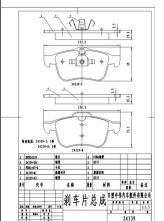

Length: 105.5
Width:
46.6, Thickness:
16.4

FIAT : 77363610, FIAT : 77364169, FIAT : 77363607, FIAT : 77364168, NIBK : PN0522, TRW : GDB1637, TRW : GDB1638, VVA : 24348

Length: 105.5
Width:
46.6, Thickness:
16.4

FIAT : 77363607, FIAT : 77364168, FIAT : 77363610, FIAT : 77364169, NIBK : PN0522, TRW : GDB1638, TRW : GDB1637, VVA : 24348

Length: 156.1
Width:
71.5, Thickness:
20;"Length-
2;"155.1";"Width-
2;"69";"Thickness-
2;"20, PCS Per Set:
4

ALFA ROMEO : 77364587, ALFA ROMEO : 77363599, ALFA ROMEO : 7 736 535 4, BOSCH : 0986494453, DELPHI : LP1959, DELPHI : LP2241, FERODO : FDB4338, FIAT : 77365354, FIAT : 7 736 531 1, FIAT : 7 736 539 6, JURID : 573350J, LANCIA : 7 736 579 6, LANCIA : 7 736 492 9, MINTEX : MDB3121, NIBK : PN0382, NIBK : PN0382W, TRW : GDB1647, TRW : GDB1880