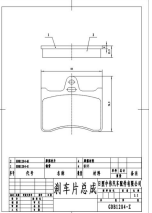

Length: 83, Width: 74.9
Thickness: 15.5, PCS
Per Set: 4

ATE : 13046049032, ATE : 13046049112, BENDIX EUR : 571229B, BENDIX EUR : 571896B, BOSCH : 0986463890, CITROEN : 5462429, CITROEN : 95588499, CITROEN : 95661798, CITROEN : 425129, CITROEN : 95565564, CITROEN : 95624482, DELPHI : LP1426, DELPHI : LP193, FERODO : FDB1070, FERODO : FDB743, FERODO : FDB196, JURID : 571229J, JURID : 571896J, MINTEX : MDB1135, MINTEX : MDB1881, NIBK : PN0133, PAGID : T0816, TEXTAR : 2038916004, TRW : GDB262, TRW : GDB1284