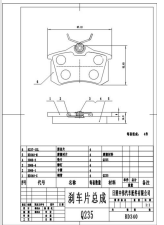

Oriental
Son

2000

2003

2006

Rear

D340

D340

D340

Length: 87 ,Width: 53 ,Thickness: 16, PCS Per Set: 4