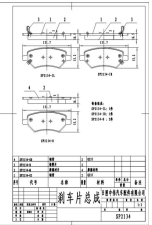

MAKE	MODEL	ENGINE	START YEAR	END YEAR	F/R	Metallic	Carbon Metallic	Carbon Ceramic	SPECIFICATION	COMPETITORS PART NUMBERS

CHINA CAR	A5	1500	2006			Front	SP2134	SP2134	SP2134	Length: 131.5 Width: 54.8, Thickness: 16.5, PCS Per Set: 4	BENDIX AUS : DB2070, NiBK : PN0838W
	A5	1600	2006			Front	SP2134	SP2134	SP2134	Length: 131.5 Width: 54.8, Thickness: 16.5, PCS Per Set: 4	BENDIX AUS : DB2070, NiBK : PN0838W
	A5	2000	2006			Front	SP2134	SP2134	SP2134	Length: 131.5 Width: 54.8, Thickness: 16.5, PCS Per Set: 4	BENDIX AUS : DB2070, NiBK : PN0838W
	Fora A516	1600	2009			Front	SP2134	SP2134	SP2134	Length: 131.5 Width: 54.8, Thickness: 16.5, PCS Per Set: 4	BENDIX AUS : DB2070, NiBK : PN0838W