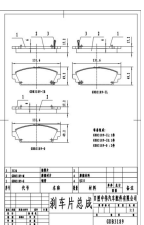

Civic	2000	2006	2009	Front	D959	D959	D959		
Crossroad	505	2007		Front	GDB1679	GDB1679	GDB1679	Length: 89.6 Width: 41.7 Thickness: 10.2, PCS Per Set: 4	AIXAM : 0790710, AIXAM : 6G065, Fritech : 783.1, MINTEX : MDB2994, NiBK : PN42003W, TEXTAR : 2473401, TRW : GDB1679
Prelude	2000	1985	1987	Front	GDB3128	GDB3128	GDB3128	Length: 127.4 Width: 53.8 ,Thickness: 16.7, PCS Per Set: 4	AKEBONO : AN-235K, AKEBONO : A-235K, BENDIX : DB1135, BENDIX EUR : 572273B, BOSCH : 0986424136, FBL : FP 126, FERODO : FDB488, HONDA : 45022-SF0-000, HONDA : 45022-SF0-600, HONDA : 45022-SF0-525, JURID : 572273J, KASHIYAMA : D5025, MINTEX : MDB1359, NiBK : PN8135, NISSHINBO : PF-8135, SUMITOMO : S537, TRW : GDB3128
Accord	2200	1998	2002	Rear	D1973	D1973	D1973	Length: 87.2 Width: 53 Thickness: 13.8, PCS Per Set: 4	ATE : 13046058272, BENDIX EUR : 572478B, DELPHI : LP1626, FERODO : FDB1506, HONDA : 43022-S1A-E02, HONDA : 43022S1AE04, HONDA : 43022-SEA-E10, HONDA : 43022S1AE50, HONDA : 43022-S1A-E03, HONDA : 43022S1AE30, HONDA : 43022SEAE01, KASHIYAMA : D5109, MINTEX : MDB1990, NiBK : PN8109, PAGID : T1255, REMSA : 069502, TEXTAR : 2352701, TEXTAR : 2352715014, TRW : GDB3187, TRW : GDB3190
Accord	1600	1998	2002	Front	GDB3189	GDB3189	GDB3189	Length: 131.6 Width: 49.2 ,Thickness: 16, PCS Per Set: 4	DELPHI : LP1526, HONDA : 45022S6F305, HONDA : 45022-S1A-E62, HONDA : 45022S1AE80, HONDA : 45022S6FE50, HONDA : 45022-S1A-E61, HONDA : 45022-S1A-E63, KASHIYAMA : D5131M, MINTEX : MDB1988, NiBK : PN8526, TRW : GDB3189
Accord	1600	1998	2002	Front	GDB3189	GDB3189	GDB3189	Length: 131.6 Width: 49.2 ,Thickness: 16, PCS Per Set: 4	DELPHI : LP1526, HONDA : 45022S6F305, HONDA : 45022-S1A-E62, HONDA : 45022S1AE80, HONDA : 45022S6FE50, HONDA : 45022-S1A-E61, HONDA : 45022-S1A-E63, KASHIYAMA : D5131M, MINTEX : MDB1988, NiBK : PN8526, TRW : GDB3189

HONDA