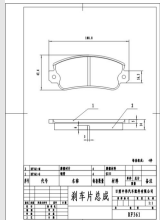

Punto	1100	1994	2000	Front	D1619	D1619	D1619	
	Punto	1200	2000		Front	D1619	D1619	D1619	
	Croma	2500	1988	1996	Rear	FDB361 D49	FDB361 D49	FDB361 D49	
	Croma	1900	1991	1996	Rear	FDB361 D49	FDB361 D49	FDB361 D49	ATE : 13046039042, ATE : 13046039402, ATE : 13046039392, ATE : 27046005022, AUTOBIANCHI : 792561, AUTOBIANCHI : 793322, BENDIX AUS : DB113, BENDIX EUR : 571474B, BENDIX EUR : 571475B, BENDIX EUR : 571297B, BENDIX EUR : 571301B, BOSCH : 0986468411, BOSCH : 0986461770, BOSCH : 0986467760, BOSCH : 0986567760, BOSCH : 0986424098, BOSCH : 0986462931, DELPHI : LP509, DELPHI : LP353, DELPHI : LP523, FERODO : FDB351, FERODO : FDB456, FERODO : FDB346, FERODO : FDB360, FERODO : FDB102, FIAT : 9938853, FIAT : 5888545, FIAT : 792703, FIAT : 5892309, FIAT : 792725, FIAT : 5892549, FIAT : 5892729, FIAT : 793385, FIAT : 5951671, FIAT : 791873, FIAT : 793741, FIAT : 9940969, FIAT : 0792589, FIAT : 5888939, FIAT : 792704, FIAT : 5892310, FIAT : 5892601, FIAT : 793325, FIAT : 5951660, 11.5, PCS Per Set: 4 FSO (DAEWOO) : 655793385, JURID : 571297J, JURID : 571301J, JURID : 571464J, JURID : 571474J, JURID : 571475J, LANCIA : 791864, LANCIA : 793485, LANCIA : 82303076, LANCIA : 82315603, LANCIA : 793272, MINTEX : MDB1218, MINTEX : MDB1962, MINTEX : MDB1088, MINTEX : MDB1258, NIBK : PNO233, PAGID : T0624, PAGID : T9017, PAGID : T9009, SEAT : SE131165081A, SEAT : SE021165081A, SEAT : SE141165081A, TEXTAR : 2029312004, TEXTAR : 2095018005, TEXTAR : 2084112004, TEXTAR : 2110712004, TRW : GDB297, TRW : GDB370, TRW : GDB155, TRW : GDB360
	Croma	2000	1995	1996	Rear	FDB361 D49	FDB361 D49	FDB361 D49	Length: 108.8 Width: 44.4 ,Thickness: 11.5, PCS Per Set: 4

MAKE	MODEL	ENGINE	START YEAR	END YEAR	F/R	Metallic	Carbon Metallic	Carbon Ceramic	SPECIFICATION	COMPETITORS PART NUMBERS
	Coupe	1800	1995	1996	Rear	FDB409	FDB409	FDB409		
	Coupe	2000	1995	1996	Rear	FDB409	FDB409	FDB409		
	Tempra	1400	1995	1996	Rear	FDB409	FDB409	FDB409		
	Marea	2000	1996	1999	Rear	FDB409	FDB409	FDB409		
	Marea SW	2000	1996	1999	Rear	FDB409	FDB409	FDB409		
	Marea SW	2400	1996	1997	Rear	FDB409	FDB409	FDB409		
	Marea	2400	1996	1997	Rear	FDB409	FDB409	FDB409