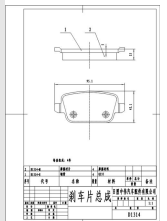

MAKE	MODEL	ENGINE	START YEAR	END YEAR	F/R	Metallic	Carbon Metallic	Carbon Ceramic	SPECIFICATION	COMPETITORS PART NUMBERS
FORD	Galaxy Mk III CA1	2000	2006		Rear	MMB1314-8429	MHB1314-8429	MCB1314-8429		
	Galaxy Mk III CA1	2000	2010		Rear	MMB1314-8429	MHB1314-8429	MCB1314-8429		
	Galaxy Mk III CA1	2300	2007		Rear	MMB1314-8429	MHB1314-8429	MCB1314-8429		
	Galaxy Mk III CA1	2000	2010		Rear	MMB1314-8429	MHB1314-8429	MCB1314-8429		
	Galaxy Mk III CA1	2200	2008		Rear	MMB1314-8429	MHB1314-8429	MCB1314-8429		
	Kuga	2000	2008		Rear	D1314	D1314	D1314		
	Kuga	2500	2009		Rear	D1314	D1314	D1314		
	Kuga	2000	2010		Rear	D1314	D1314	D1314		
	Mondeo	1800	2007		Rear	D1314	D1314	D1314		
	Mondeo	2000	2007		Rear	D1314	D1314	D1314		
	Mondeo	2000	2007		Rear	D1314	D1314	D1314		
	Mondeo	2200	2008		Rear	D1314	D1314	D1314		
	Mondeo	2300	2007		Rear	D1314	D1314	D1314		
	Mondeo	2500	2007		Rear	D1314	D1314	D1314		
	Mondeo IV	1600	2007		Rear	D1314	D1314	D1314		
	Mondeo IV	1800	2007		Rear	D1314	D1314	D1314		
	Mondeo IV	2000	2007		Rear	D1314	D1314	D1314		
	Mondeo IV	2300	2007		Rear	D1314	D1314	D1314		
	Mondeo IV	2500	2007		Rear	D1314	D1314	D1314		
	Mondeo IV	2200	2007		Rear	D1314	D1314	D1314		
S Max CA1	1800	2006	2010	Rear	D1314	D1314	D1314			
S Max CA1	2000	2006	2010	Rear	D1314	D1314	D1314			
S Max CA1	2500	2006	2010	Rear	D1314	D1314	D1314			
Kuga	2500	2009		Rear	D1314	D1314	D1314			
Kuga	2000	2008		Rear	D1314	D1314	D1314			
Kuga	2500	2009		Rear	D1314	D1314	D1314			
Kuga	2000	2010		Rear	D1314	D1314	D1314			
Galaxy	1800	2006		Rear	D1314	D1314	D1314			
Galaxy	2000	2006		Rear	D1314	D1314	D1314			
Galaxy	2200	2008		Rear	D1314	D1314	D1314			
Galaxy	2300	2007		Rear	D1314	D1314	D1314			
Galaxy Mk III CA1	2000	2006		Rear	D1314	D1314	D1314			
Galaxy Mk III CA1	1800	2006		Rear	D1314	D1314	D1314			

WVA :
24537