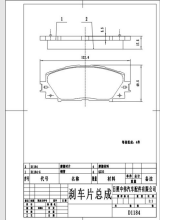

Boon Luminas	1500	2008	2012	Front	D1184	D1184	D1184	Length: 123 Width: 48 Thickness: 17.5, PCS Per Set: 4	AKEBONO : A-714K, AKEBONO : AN-714KT, AKEBONO : AN-714WK, Asuki : AF-2252, BENDIX AUS : DB2159, BENDIX AUS : DB1820, DELPHI : LP2006, DELPHI : LP2135, FMSI : D1184-8301, FMSI : D1184-8538, FMSI : 8301-D1184, FMSI : D1184, JURID : 572578J, KASHIYAMA : D2252, MINTEX : MDB2776, NiBK : PN1508, NiBK : PN0540, NISSHINBO : PF- 1508, PAGID : T1601, PAGID : T1814, SANGSIN : SP1377, TEXTAR : 2434701, TOYOTA : 04465-52200, TOYOTA : 04465- 47060, TOYOTA : 04465-52260, TOYOTA : AY040-TY078, TOYOTA : 04465- 0W140, TOYOTA : V9118A104, TOYOTA : 44650W140, TOYOTA : 04465-0W141, TOYOTA : 04465-52180, TOYOTA : 04465-B1350, TOYOTA : 04465-YZZE3, TRW : GDB3459, TRW : GDB4173, WVA : 24451, WVA : WVA 24451
Boon Luminas	1500	2008	2012	Front	D1184	D1184	D1184	Length: 123 Width: 48 Thickness: 17.5, PCS Per Set: 4	AKEBONO : A-714K, AKEBONO : AN-714KT, AKEBONO : AN-714WK, Asuki : AF-2252, BENDIX AUS : DB2159, BENDIX AUS : DB1820, DELPHI : LP2006, DELPHI : LP2135, FMSI : D1184-8538, FMSI : D1184-8301, FMSI : 8301-D1184, FMSI : D1184, JURID : 572578J, KASHIYAMA : D2252, MINTEX : MDB2776, NiBK : PN1508, NiBK : PN0540, NISSHINBO : PF- 1508, PAGID : T1814, PAGID : T1601, SANGSIN : SP1377, TEXTAR : 2434701, TOYOTA : 04465-52200, TOYOTA : 04465- 0W141, TOYOTA : 04465-52260, TOYOTA : AY040-TY078, TOYOTA : V9118A104, TOYOTA : 44650W140, TOYOTA : 04465- 52180, TOYOTA : 04465-B1350, TOYOTA : 04465-47060, TOYOTA : 04465- YZZE3, TOYOTA : 04465-12640, TOYOTA : 04465-0W140, TRW : GDB3459, TRW : GDB4173, WVA : 24451, WVA : WVA 24451
Boon Luminas	1500	2008	2012	Front	D1184	D1184	D1184	Length: 123 Width: 48 Thickness: 17.5, PCS Per Set: 4	AKEBONO : A-714K, AKEBONO : AN-714KT, AKEBONO : AN-714WK, Asuki : AF-2252, BENDIX AUS : DB2159, BENDIX AUS : DB1820, DELPHI : LP2006, DELPHI : LP2135, FMSI : D1184-8538, FMSI : D1184-8301, FMSI : 8301-D1184, FMSI : D1184, JURID : 572578J, KASHIYAMA : D2252, MINTEX : MDB2776, NiBK : PN1508, NiBK : PN0540, NISSHINBO : PF- 1508, PAGID : T1814, PAGID : T1601, SANGSIN : SP1377, TEXTAR : 2434701, TOYOTA : 04465-52200, TOYOTA : 04465- 0W141, TOYOTA : 04465-52260, TOYOTA : AY040-TY078, TOYOTA : V9118A104, TOYOTA : 44650W140, TOYOTA : 04465- 52180, TOYOTA : 04465-B1350, TOYOTA : 04465-47060, TOYOTA : 04465- YZZE3, TOYOTA : 04465-12640, TOYOTA : 04465-0W140, TRW : GDB3459, TRW : GDB4173, WVA : 24451, WVA : WVA 24451