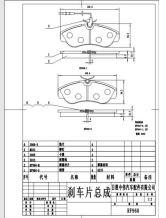

Ducato 10	2000	1994	1999	Front	GDB1105	GDB1105	GDB1105
Ducato 10	2500	1994	1998	Front	GDB1105	GDB1105	GDB1105
Ducato 14	1900	1994	1999	Front	GDB1105	GDB1105	GDB1105
Ducato 14	2000	1994	1999	Front	GDB1105	GDB1105	GDB1105
Ducato 14	2500	1994	1998	Front	GDB1105	GDB1105	GDB1105
Ducato 10	2800	1998	1999	Front	GDB1105	GDB1105	GDB1105
Ducato 14	2800	1998	1999	Front	GDB1105	GDB1105	GDB1105

Length: 144.9
Width:
60.9,Thickness: 19,
PCS Per Set: 4

ATE : 13046029762, BENDIX EUR : 5718298, BENDIX EUR : 5718398,
BOSCH : 0986424030, CITROEN : 425117, DELPHI
: LP877, FERODO : FDB967, FIAT : 9945788, JURID : 571829J, JURID :
571839J, MINTEX : MDB1703, NIBK : PN0290, PAGID : T5078, PEUGEOT :
425116, TEXTAR : 2179719725, TRW : GDB1105

Ducato 18	2000	1994	1999	Front	FDB968	FDB968	FDB968
Ducato 18	2500	1994	1998	Front	FDB968	FDB968	FDB968
Ducato 18	2800	1998	1999	Front	FDB968	FDB968	FDB968

Length: 159.8
Width:
63.1,Thickness:
19.2, PCS Per Set: 4

ATE : 13046029772, BENDIX EUR : 571830B, BENDIX EUR : 571840B,
BOSCH : 0986424031, CITROEN : 425119, DELPHI
: LP878, FERODO : FDB968, FIAT : 9945810, JURID : 571830J, JURID :
571840J, MINTEX : MDB1704, NIBK : PN0291, PAGID : T5079, PEUGEOT :
425118, TEXTAR : 2179919725, TRW : GDB1106