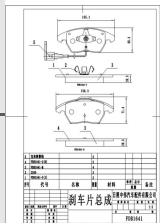

MAKE	MODEL	ENGINE	START YEAR	END YEAR	F/R	Metallic	Carbon Metallic	Carbon Ceramic	SPECIFICATION	COMPETITORS PART NUMBERS
	C5 Estate	1600	2010		Rear	D1095	D1095	D1095		
CITROEN	C4	2000	2004	2010	Front	FDB1641 D1107	FDB1641 D1107	FDB1641 D1107	Length: 156.5 Width: 71.5 Thickness: 19.3 Length-2": 155.2 Width-2": 66 Thickness-2": 19.3 PCS Per Set: 4 Interchangeable *PN034 8	AUDI : 1K0698151, AUDI : 1K0 698 151E, AUDI : 3C0 698 151A, AUDI : 5K0 698 151, AUDI : 5N0 698 151, BENDIX AUS : DB1849, DELPHI : LP2110, DELPHI : LP1837, FERODO : FDB1641, FERODO : FDB4057, FMSI : D1107, FMSI : D1107- 8212, FMSI : D1375-8486, JURID : 573128J-AS, MINTEX : MDB2604, MINTEX : MDB2973, NIBK : PN0348, NIBK : PN0348W, PAGID : T1783, REMSA : 21030.01, REMSA : 1030.01, SANGSIN : SP2098, TEXTAR : 2358701, TRW : GDB1762, TRW : GDB1550, VOLKSWAGEN : 5N0698151, VOLKSWAGEN : 1K0698151C, VW : 5N0698151A, VW : 8J0 698 151, VW : 8J0 698 151 C, VW : 3C0 698 151 C, VW : 5N0698151, VW : 3C0 698 151, WVA : 24333, WVA : 23589, WVA : 23587, WVA : 24332, WVA : 24334, WVA : 23588, WVA : 24078
	C4	2000	2004	2010	Front	FDB1641 D1107	FDB1641 D1107	FDB1641 D1107		
	C4	2000	2004	2010	Front	FDB1641 D1107	FDB1641 D1107	FDB1641 D1107	Length: 156.5 Width: 71.5 Thickness: 19.3 Length-2": 155.2 Width-2": 66 Thickness-2": 19.3 PCS Per Set: 4 Interchangeable *PN034 8	AUDI : 3C0 698 151A, AUDI : 5K0 698 151, AUDI : 5N0 698 151, AUDI : 1K0698151, AUDI : 1K0 698 151E, BENDIX AUS : DB1849, DELPHI : LP1837, DELPHI : LP2110, FERODO : FDB4057, FERODO : FDB1641, FMSI : D1107- 8212, FMSI : D1375- 8486, FMSI : D1107, JURID : 573128J-AS, MINTEX : MDB2973, MINTEX : MDB2604, NIBK : PN0348, NIBK : PN0348W, PAGID : T1783, REMSA : 21030.01, REMSA : 1030.01, SANGSIN : SP2098, TEXTAR : 2358701, TRW : GDB1550, TRW : GDB1762, VOLKSWAGEN : 1K0698151C, VOLKSWAGEN : 5N0698151, VW : 8J0 698 151 C, VW : 3C0 698 151 C, VW : 5N0698151, VW : 3C0 698 151, VW : 5N0698151A, VW : 8J0 698 151, WVA : 23589, WVA : 23587, WVA : 24332, WVA : 24334, WVA : 23588, WVA : 24078, WVA : 24333
	C4	2000	2004	2010	Front	FDB1641 D1107	FDB1641 D1107	FDB1641 D1107		
	C2	1600	2003		Rear	D340	D340	D340