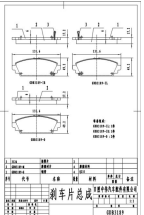

Civic	2000	2006	2009	Front	D959	D959	D959		
Crossroad	505	2007		Front	GDB1679	GDB1679	GDB1679	Length: 89.6 Width: 41.7 Thickness: 10.2, PCS Per Set: 4	AIXAM : 0790710, AIXAM : 6G065, Fritech : 783.1, MINTEX : MDB2994, NiBK : PN42003W, TEXTAR : 2473401, TRW : GDB1679
Prelude	2000	1985	1987	Front	GDB3128	GDB3128	GDB3128	Length: 127.4 Width: 53.8 ,Thickness: 16.7, PCS Per Set: 4	AKEBONO : AN-235K, AKEBONO : A-235K, BENDIX : DB1135, BENDIX EUR : 572273B, BOSCH : 0986424136, FBL : FP 126, FERODO : FDB488, HONDA : 45022-SF0-000, HONDA : 45022-SF0-600, HONDA : 45022-SF0-525, JURID : 572273J, KASHIYAMA : D5025, MINTEX : MDB1359, NiBK : PN8135, NISSHINBO : PF-8135, SUMITOMO : S537, TRW : GDB3128
Accord	2200	1998	2002	Rear	D1973	D1973	D1973	Length: 87.2 Width: 53 Thickness: 13.8, PCS Per Set: 4	ATE : 13046058272, BENDIX EUR : 572478B, DELPHI : LP1626, FERODO : FDB1506, HONDA : 43022-S1A-E02, HONDA : 43022S1AE04, HONDA : 43022-SEA-E10, HONDA : 43022S1AE50, HONDA : 43022-S1A-E03, HONDA : 43022S1AE30, HONDA : 43022SEAE01, KASHIYAMA : D5109, MINTEX : MDB1990, NiBK : PN8109, PAGID : T1255, REMSA : 069502, TEXTAR : 2352701, TEXTAR : 2352715014, TRW : GDB3187, TRW : GDB3190
Accord	1600	1998	2002	Front	GDB3189	GDB3189	GDB3189	Length: 131.6 Width: 49.2 ,Thickness: 16, PCS Per Set: 4	DELPHI : LP1526, HONDA : 45022S6F305, HONDA : 45022-S1A-E62, HONDA : 45022S1AE80, HONDA : 45022S6FE50, HONDA : 45022-S1A-E61, HONDA : 45022-S1A-E63, KASHIYAMA : D5131M, MINTEX : MDB1988, NiBK : PN8526, TRW : GDB3189
Accord	1600	1998	2002	Front	GDB3189	GDB3189	GDB3189	Length: 131.6 Width: 49.2 ,Thickness: 16, PCS Per Set: 4	DELPHI : LP1526, HONDA : 45022S6F305, HONDA : 45022-S1A-E62, HONDA : 45022S1AE80, HONDA : 45022S6FE50, HONDA : 45022-S1A-E61, HONDA : 45022-S1A-E63, KASHIYAMA : D5131M, MINTEX : MDB1988, NiBK : PN8526, TRW : GDB3189

HONDA