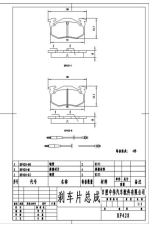

Length: 105.0
Width: 54.6
Thickness: 10.0
Length-2": 105.0
Width-2": 54.6
Thickness-2": 10.0
PCS Per Set: 4

Length: 71.9
Width: 60.6
Thickness: 16.3
PCS Per Set: 4
Interchangeable *PN025 OW

ATE : 27046008072, ATE : 13046039262, ATE : 13046039542, BENDIX AUS : DB224, BENDIX EUR : 571747B, BOSCH : 0986460970, BOSCH : 0986560970, BOSCH : 0986461149, CITROEN : 425146, CITROEN : 425257, CITROEN : 95666971, CITROEN : 425197, CITROEN : 95659341, DELPHI : LP503, DELPHI : LP836, DELPHI : LP699, FERODO : FDB887, FERODO : FDB558, JURID : 571335J, JURID : 571747J, JURID : 571334J, MINTEX : MDB2868, MINTEX : MDB1677, MINTEX : MDB1339, NIBK : PN0270, NIBK : PN0332, PAGID : T6065, PEUGEOT : 425071, PEUGEOT : 425196, PEUGEOT : 425042, PEUGEOT : 425104, PEUGEOT : 425148, RENAULT : 77 01 204 626, RENAULT : 7701-203-19, RENAULT : 77 01 203 560, RENAULT : 7701-204-36, RENAULT : 77 01 202 08, RENAULT : 77 01 207 034, RENAULT : 7701-202-62, RENAULT : 77 01 204 664, RENAULT : 77 01 204 464, RENAULT : 7701-204-26, RENAULT : 7701-204-45, RENAULT : 7701-202-50, RENAULT : 77 01 204 845, RENAULT : 7701-207-34, TEXTAR : 2159711015, TEXTAR : 2097401, TEXTAR : 2097311005, TEXTAR : 2160011004, TRW : GDB1217, TRW : GDB905, TRW : GDB1522, TRW : GDB1132, TRW : GDB1305