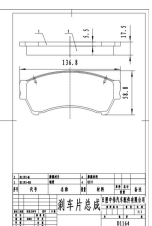

FORD	Galaxy	2800	1996	2000	Rear	D340	D340	D340		
	Fpv gt bf	5500	2005	2008	Front	D1116	D1116	D1116	Length: 165 Width: 83 Thickness: 16, PCS Per Set: 4;"Interchangable *PN0843C	BENDIX AUS : DB1845, FMSI : D11168222, MERCEDES : 0044205020, NIBK : PN0843, NIBK : PN0843C, TRW : GDB1739
FORD	Sierra Sapphire	1800	1988	1992	Front	D1140	D1140	D1140		
	Sierra Sapphire	2000	1987	1993	Front	D1140	D1140	D1140		
	Fiesta	1400	1996	2000	Front	D1140	D1140	D1140		
	Fiesta	1600	1999	2000	Front	D1140	D1140	D1140		
	Courier	1300	1995	2000	Front	D1140	D1140	D1140		
	Courier	1400	1996	1999	Front	D1140	D1140	D1140	Length: 151.4 Width: 46.4, Thickness: 17.5, PCS Per Set: 4	ATE : 13046070262, ATE : 11046148432, ATE : 13046070712, BENDIX EUR : 571536B, BENDIX EUR : 571914B, BOSCH : 0986566402, DELPHI : LP1604, DELPHI : LP1082, FERODO : FDB1081, FERODO : FDB206, FERRARI : 178479, FMSI : D1140 8251, FORD (EUROPE) : 87FX2K021GA, FORD (EUROPE) : 1042688, FORD (EUROPE) : 5015919, FORD (EUROPE) : 5018899, FORD (EUROPE) : 6511773, FORD (EUROPE) : 1064763, FORD (EUROPE) : 5018194, FORD (EUROPE) : 6178479, JURID : 571536J, JURID : 571914J, KASHIYAMA : D3108, MAZDA : 1E06-33-23Z, MAZDA : 1E06-33-23ZB, MAZDA : 1E06-33-23ZA, MINTEX : MDB1883, MINTEX : MDB1175, NIBK : PN5108, PAGID : T4017, TEXTAR : 2310317505, TEXTAR : 2075318005, TRW : GDB1222, TRW : GDB3178, TRW : GDB255
	Courier	1800	1995	2000	Front	D1140	D1140	D1140		
	Fiesta	1800	1995	2000	Front	D1140	D1140	D1140		
	Fiesta	1200	1995	1999	Front	D1140	D1140	D1140		
	Puma	1400	1998	2000	Front	D1140	D1140	D1140		
Puma	1700	1997	2000	Front	D1140	D1140	D1140			
FORD	Explorer	4000	2000	2005	Front	D1158	D1158	D1158	Length: 195 Width: 54 Thickness: 18;"Length- 2":195;"Width- 2":54;"Thickness- 2":18, PCS Per Set: 4	BENDIX AUS : DB2115, BREMBO : P24136N, FMSI : D1158-8268, FORD : 6L2Z-2001-A, NIBK : PN0605
	Explorer	4600	2005		Front	D1158	D1158	D1158		
	Fusion	2000	2008	2009	Front	D1164	D1164	D1164		
FORD	Fusion	2500	2008	2009	Front	D1164	D1164	D1164		
	Fusion	3000	2008	2009	Front	D1164	D1164	D1164	Length: 136.5 Width:	AC DELCO : 17D1192CH, AKEBONO : AN-759WK, ATE : 13046056102, BENDIX : DB1942, FERODO : FDB4062, FMSI : 8277-D1164, FMSI : 8277-D1192, FMSI : D1192-8521, FORD : 6E5Z2001A, FORD : 7E5Z2001A, FORD : 9E5Z-2001-A, FORD : 6E57-2001-B, FORD : 6E5Z-2001-C, FORD : 6U2Z2V001D, KASHIYAMA : D3146, MAZDA : GPYB-33-28ZF, MAZDA : GSYD3323Z, MAZDA : 6E5Z-20-01B, MAZDA : GSYD-33-28Z, MAZDA : GDBR33237C, MAZDA : GDBR-33-28ZF, MAZDA : GDBR33287B, MAZDA :