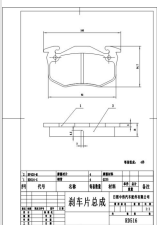

PERODU : 12114, FERODO : FDB114, JURID : 571335J, MINTEX : MDB1939, NIBK : PN0837W, PAGID : T9095, TEXTAR : 2313518015, TRW : GDB1336, WVA : 23134, WVA : 23136, WVA : 23135, WVA : 23137

ATE : 27046008072, ATE : 13046039262, ATE : 13046039542, BENDIX AUS : DB224, BENDIX EUR : 571747B, BOSCH : 0986460970, BOSCH : 0986560970, BOSCH : 0986461149, CITROEN : 95659341, CITROEN : 425146, CITROEN : 425257, CITROEN : 95666971, CITROEN : 425197, DELPHI : LP503, DELPHI : LP836, DELPHI : LP699, FERODO : FDB887, FERODO : FDB558, JURID : 571335J, JURID : 571747J, JURID : 571334J, MINTEX : MDB2868, MINTEX : MDB1677, MINTEX : MDB1339, NIBK : PN0270, NIBK : PN0332, PAGID : T6065, PEUGEOT : 425071, PEUGEOT : 425196, PEUGEOT : 425042, PEUGEOT : 425104, PEUGEOT : 425148, RENAULT : 77 01 204 626, RENAULT : 7701-203-19, RENAULT : 77 01 203 560, RENAULT : 7701-204-36, RENAULT : 77 01 202 08, RENAULT : 77 01 207 034, RENAULT : 7701-202-62, RENAULT : 77 01 204 664, RENAULT : 77 01 204 464, RENAULT : 7701-204-26, RENAULT : 7701-204-45, RENAULT : 7701-202-50, RENAULT : 77 01 204 845, RENAULT : 7701-207-34, TEXTAR : 2160011004, TEXTAR : 2159711015, TEXTAR : 2097401, TEXTAR : 2097311005, TRW : GDB1305, TRW : GDB1217, TRW : GDB905, TRW : GDB1522, TRW : GDB1132

MINTEX : MDB3023, NIBK : PN0473, PEUGEOT : 4254.46, PEUGEOT : 4254.44, PEUGEOT : 4254.35

CITROEN : 4254.A9, DELPHI : LP2228, MINTEX : MDB3174, NIBK : PN0561, PAGID : T2075

DEN