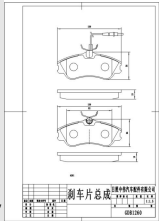

CITROEN	MODEL	ENGINE	START YEAR	END YEAR	F/R	GDB1260 D1190	GDB1260 D1190	GDB1260 D1190	SPECIFICATION	COMPETITORS PART NUMBERS	
	MAKE	MODEL	ENGINE	START YEAR	END YEAR	F/R	GDB1260 D1190	GDB1260 D1190			GDB1260 D1190
	Berlingo	1900	1996	2002	Front	GDB1260 D1190	GDB1260 D1190	GDB1260 D1190	Length: 129.7 Width: 56 Thickness: 18.5, PCS Per Set: 4;"Interchangeable *PN017 3	ATE : 13046028622, ATE : 13046028292, BENDIX AUS : DB2015, BENDIX AUS : DB1704, BENDIX EUR : 5719198, BOSCH : 0986424583, CITROEN : 425144, CITROEN : 425155, CITROEN : 425234, CITROEN : 425213, DELPHI : LP1607, DELPHI : LP1624, FERODO : FDB1477, FERODO : FDB1112, FMSI : 8309-D1190, FMSI : D1221, FMSI : 8342- D1221, FMSI : D1190, FMSI : D1221-8342, JURID : 571919J, JURID : 571966J, MINTEX : MDB1812, NIBK : PN0173W, NIBK : PN0443, NIBK : PN0173, PAGID : T5131, PEUGEOT : 425143, PEUGEOT : 425154, TEXTAR : 2334619314, TEXTAR : 2312419315, TRW : GDB1260, TRW : GDB1295, TRW : GDB1259, WVA : 21673, WVA : 21672, WVA : 21674, WVA : 21886	
	Xantia Estate	1800	1997	2000	Front	GDB1260 D1190	GDB1260 D1190	GDB1260 D1190			
	Xantia Estate	2000	1998	2001	Front	GDB1260 D1190	GDB1260 D1190	GDB1260 D1190			
	Xantia Estate	2000	1998	2000	Front	GDB1260 D1190	GDB1260 D1190	GDB1260 D1190			
	Xantia Estate	1800	1998	2000	Front	GDB1260 D1190	GDB1260 D1190	GDB1260 D1190			
	Xantia Estate	2000	2000	2001	Front	GDB1260 D1190	GDB1260 D1190	GDB1260 D1190			
	Xantia Estate	2000	1999	2000	Front	GDB1260 D1190	GDB1260 D1190	GDB1260 D1190			
	ZX	2000	1996	1997	Front	GDB1260 D1190	GDB1260 D1190	GDB1260 D1190			
	Berlingo	1100	2000	2002	Front	GDB1260 D1190	GDB1260 D1190	GDB1260 D1190			
	Berlingo	1600	2000	2002	Front	GDB1260 D1190	GDB1260 D1190	GDB1260 D1190			
	Xantia Estate	1600	1999	2001	Front	GDB1260 D1190	GDB1260 D1190	GDB1260 D1190			
	Xantia Estate	1800	1999	2001	Front	GDB1260 D1190	GDB1260 D1190	GDB1260 D1190			
	Xantia Estate	2000	1999	2001	Front	GDB1260 D1190	GDB1260 D1190	GDB1260 D1190			
	Xantia Estate	1500	1998	2000	Front	GDB1260 D1190	GDB1260 D1190	GDB1260 D1190			
	Xantia Estate	1600	1998	2000	Front	GDB1260 D1190	GDB1260 D1190	GDB1260 D1190			
	Xantia Estate	1400	1998	2000	Front	GDB1260 D1190	GDB1260 D1190	GDB1260 D1190			
	Xantia Estate	1900	1998	2000	Front	GDB1260 D1190	GDB1260 D1190	GDB1260 D1190			
	Berlingo	2000	2000	2002	Front	GDB1260 D1190	GDB1260 D1190	GDB1260 D1190			
	Berlingo	1800	1997	2002	Front	GDB1260 D1190	GDB1260 D1190	GDB1260 D1190			
						GDB1260 D1190	GDB1260 D1190	GDB1260 D1190			
						GDB1260 D1190	GDB1260 D1190	GDB1260 D1190			

ATE : 13046028622, ATE : 13046028292, BENDIX AUS : DB2015, BENDIX
AUS : DB1704, BENDIX EUR : 5719198, BOSCH
: 0986424583, CITROEN : 425144, CITROEN : 425155, CITROEN : 425234,
CITROEN : 425213, DELPHI : LP1607, DELPHI : LP1624, FERODO : FDB1477,
FERODO : FDB1112, FMSI : 8309-D1190, FMSI : D1221, FMSI : 8342-
D1221, FMSI : D1190, FMSI : D1221-8342, JURID : 571919J, JURID :
571966J, MINTEX : MDB1812, NIBK : PN0173W, NIBK : PN0443, NIBK :
PN0173, PAGID : T5131, PEUGEOT : 425143, PEUGEOT : 425154, TEXTAR :
2334619314, TEXTAR : 2312419315, TRW : GDB1260, TRW : GDB1295,
TRW : GDB1259, WVA : 21673, WVA : 21672, WVA : 21674, WVA : 21886