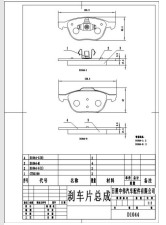

MAKE	MODEL	ENGINE	START YEAR	END YEAR	F/R	D1044	D1044	D1044	SPECIFICATION	COMPETITORS PART NUMBERS
	C Max	2000	2003	2010	Front	D1044	D1044	D1044		
	Focus	1400	2003	2004	Front	D1044	D1044	D1044		
	Focus	1600	2003	2004	Front	D1044	D1044	D1044		
	Focus	1800	2003	2005	Front	D1044	D1044	D1044		
	Focus	2000	2003		Front	D1044	D1044	D1044		
	Focus II	1400	2004	2007	Front	D1044	D1044	D1044		
	Focus II	2000	2004	2007	Front	D1044	D1044	D1044		
						D1044	D1044	D1044		
						D1044	D1044	D1044		
	Focus II	2500	2005	2010	Front	D1044	D1044	D1044		
	C Max	1600	2007		Front	D1044	D1044	D1044		
	C Max	1800	2007		Front	D1044	D1044	D1044		
	C Max	2000	2007		Front	D1044	D1044	D1044		
	Focus II	1400	2007	2011	Front	D1044	D1044	D1044		
	Focus II	1600	2007	2010	Front	D1044	D1044	D1044		
	Kuga	2500	2008		Front	D1044	D1044	D1044		
	Focus III	1600	2011		Front	D1044	D1044	D1044		
	Focus III	2000	2011		Front	D1044	D1044	D1044		
	Mondeo IV	2000	2007		Front	D1306	D1306	D1306		
	Mondeo IV	2300	2007		Front	D1306	D1306	D1306		
	Mondeo IV	2500	2007		Front	D1306	D1306	D1306	Length: 155.2 Width: 66.5 Thickness: 19	
	S Max CA1	1800	2006	2010	Front	D1306	D1306	D1306	Length: 156.5 Width: 71.7 Thickness: 2	BENDIX AUS : DB1998, FERODO : FDB1897, FMSI : D1306-8421, FORD : 1436 498, FORD : 1437761, FORD : 2 574 654, FORD : 1379971, FORD : 1458247, FREELANDER : LR004936, LANDROVER : LR027309, NiBK : PN0462, PAGID : T1653, TEXTAR : 2412301, TRW : GDB1683, VOLVO : 30793107, VOLVO : 30793941, VOLVO : 30793540, WVA : 24124, WVA : 24123
	S Max CA1	2000	2006	2010	Front	D1306	D1306	D1306	s- 2":18, PCS Per Set: 4	
	Galaxy	1800	2006		Front	D1306	D1306	D1306		
	Galaxy	2000	2006		Front	D1306	D1306	D1306		
	Expedition	5400	2009		Front	D1278	D1278	D1278	Length: 234 Width: 64 Thickness: 19 Length-2":236 Width-2":63 Thickness-2":19, PCS Per Set: 4	BENDIX AUS : DB2150, FMSI : D1278--8394, FORD : 7L1Z-2001-B, NiBK : PN0608
	Expedition	5400	2009		Rear	D1279	D1279	D1279	Length: 166 Width: 66 Thickness: 21 Length-2":166 Width-2":55 Thickness-2":20, PCS Per Set: 4	BENDIX AUS : DB2151, FMSI : D1279-8395, FORD : 7L1Z2200A, FORD : 7L1Z2200B, NiBK : PN0609
	Mondeo	2500	2007		Front	D1305	D1305	D1305		
	Mondeo IV	2200	2007		Front	D1305	D1305	D1305	Length: 156.4