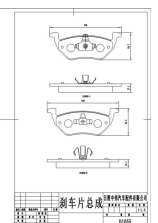

Length: 146
Width: 54.8
Thickness: 17.1

ATE : 13046072352, BENDIX AUS : DB 1996, Blue Print : ADM542103, DELPHI : LP2158, FMSI : D1055-7961, FORD : 6L842200AA, FORD : 5L8Z2200AA, FORD : 4 780 682, FORD : 5U2Z2V200G, FORD : 6L8Z2200B, FORD : 5U2J2C453HA, FORD : 4 717 737, FORD (USA) : 5L8Z-2200-AA, KASHIYAMA : D3151, MAZDA : EFY5-26-23ZA, MAZDA : EF2Y-26-23ZA, MAZDA : EFY5-26-23Z, MAZDA : ZC02623Z, MINTEX : MDB2627, NiBK : PN5808, PAGID : T1913, Raybestos : PGD1055C