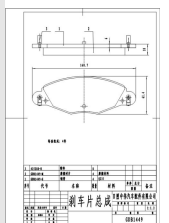

Length: 168.9
Width:
60.7, Thickness:
17.2, PCS Per Set: 4

BENDIX EUR : 573029B, BOSCH : 0986424581, CITROEN : 425249, CITROEN : 425216, CITROEN : 425289, DELPHI : LP1655, FERODO : FDB1412, JURID : 573029J, MINTEX : MDB2188, NIBK : PN0184, TEXTAR : 2327318014, TRW : GDB1449