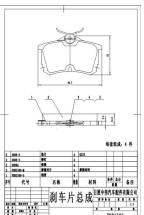

Civic	2000	2006	2009	Front	D959	D959	D959		
Crossroad	505	2007		Front	GDB1679	GDB1679	GDB1679	Length: 89.6 Width: 41.7 Thickness: 10.2, PCS Per Set: 4	AIXAM : 0790710, AIXAM : 6G065, Fritech : 783.1, MINTEX : MDB2994, NiBK : PN42003W, TEXTAR : 2473401, TRW : GDB1679
Prelude	2000	1985	1987	Front	GDB3128	GDB3128	GDB3128	Length: 127.4 Width: 53.8 ,Thickness: 16.7, PCS Per Set: 4	AKEBONO : AN-235K, AKEBONO : A-235K, BENDIX : DB1135, BENDIX EUR : 572273B, BOSCH : 0986424136, FBL : FP 126, FERODO : FDB488, HONDA : 45022-SF0-000, HONDA : 45022-SF0-600, HONDA : 45022-SF0-525, JURID : 572273J, KASHIYAMA : D5025, MINTEX : MDB1359, NiBK : PN8135, NISSHINBO : PF-8135, SUMITOMO : S537, TRW : GDB3128
Accord	2200	1998	2002	Rear	D1973	D1973	D1973	Length: 87.2 Width: 53 Thickness: 13.8, PCS Per Set: 4	ATE : 13046058272, BENDIX EUR : 572478B, DELPHI : LP1626, FERODO : FDB1506, HONDA : 43022-S1A-E02, HONDA : 43022S1AE04, HONDA : 43022-SEA-E10, HONDA : 43022S1AE50, HONDA : 43022-S1A-E03, HONDA : 43022S1AE30, HONDA : 43022SEAE01, KASHIYAMA : D5109, MINTEX : MDB1990, NiBK : PN8109, PAGID : T1255, REMSA : 069502, TEXTAR : 2352701, TEXTAR : 2352715014, TRW : GDB3187, TRW : GDB3190
Accord	1600	1998	2002	Front	GDB3189	GDB3189	GDB3189	Length: 131.6 Width: 49.2 ,Thickness: 16, PCS Per Set: 4	DELPHI : LP1526, HONDA : 45022S6F305, HONDA : 45022-S1A-E62, HONDA : 45022S1AE80, HONDA : 45022S6FE50, HONDA : 45022-S1A-E61, HONDA : 45022-S1A-E63, KASHIYAMA : D5131M, MINTEX : MDB1988, NiBK : PN8526, TRW : GDB3189
Accord	1600	1998	2002	Front	GDB3189	GDB3189	GDB3189	Length: 131.6 Width: 49.2 ,Thickness: 16, PCS Per Set: 4	DELPHI : LP1526, HONDA : 45022S6F305, HONDA : 45022-S1A-E62, HONDA : 45022S1AE80, HONDA : 45022S6FE50, HONDA : 45022-S1A-E61, HONDA : 45022-S1A-E63, KASHIYAMA : D5131M, MINTEX : MDB1988, NiBK : PN8526, TRW : GDB3189

HONDA