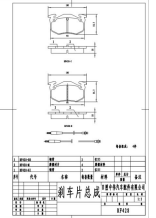

ATE : 13046029812, BENDIX EUR : 571405B, BOSCH : 0986561117, CITROEN : 95658557, DELPHI : LP695, FERODO : FDB720, JURID : 571405J, MINTEX : MDB1520, NiBK : PN0269, PAGID : T5060, TEXTAR : 2146018025, TRW : GDB114

ATE : 13046039572, BENDIX EUR : 571843B, CITROEN : 425126, CITROEN : 425150, DELPHI : LP1592, DELPHI : LP1022, FERODO : FDB1002, FIAT : 71711135, FIAT : 9404251518, FIAT : 795915, JURID : 571843J, MINTEX : MDB1815, NiBK : PN0167, PEUGEOT : 425151, PEUGEOT : 425125, TEXTAR : 2304219014, TRW : GDB1216