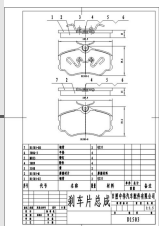

FIAT	Croma	1900	1991	1996	Front	D1503	D1503	D1503
	Croma	2500	1988	1996	Front	D1503	D1503	D1503

Length: 110
Width: 59
Thickness: 18.9,
PCS Per Set: 4

ALFA ROMEO : 9944814, ALFA ROMEO : 0060760121, ALFA ROMEO : 9946023, ATE : 13046028092, ATE : 27046000102, ATE : 13046029522, BENDIX AUS : DB1705, BENDIX EUR : 571347B, BENDIX EUR : 571471B, BOSCH : 0986460973, BOSCH : 0986424175, DELPHI : LP644, FERODO : FDB651, FERODO : FDB595, FIAT : 793774, FIAT : 5892313, JURID : 571347J, JURID : 571471J, LANCIA : 792426, MINTEX : MDB1484, MINTEX : MDB1505HDX, MINTEX : MDB1505, NIBK : PN0262, PAGID : T5046, PAGID : T5038, TEXTAR : 2118519425, TEXTAR : 2118219425, TRW : GDB864, TRW : GDB498, TRW : GDB1095