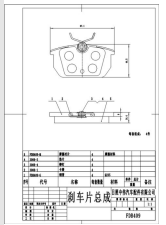

FIAT	Marea	1900	1990	1996	Rear	FDB409	FDB409	FDB409
	Tempra	1600	1990	1996	Rear	FDB409	FDB409	FDB409
	Tempra	1800	1990	1996	Rear	FDB409	FDB409	FDB409
	Tempra	2000	1990	1996	Rear	FDB409	FDB409	FDB409
	Tempra	1900	1990	1996	Rear	FDB409	FDB409	FDB409
	Tempra	1400	1991	1996	Rear	FDB409	FDB409	FDB409
	Tempra	1600	1991	1996	Rear	FDB409	FDB409	FDB409
	Tempra	1800	1991	1996	Rear	FDB409	FDB409	FDB409
	Tempra	2000	1991	1996	Rear	FDB409	FDB409	FDB409
	Punto	1400	1993	1999	Rear	FDB409	FDB409	FDB409
	Tempra	1900	1993	1996	Rear	FDB409	FDB409	FDB409
	Barchetta	1800	1995	1999	Rear	FDB409	FDB409	FDB409

Length: 87.5
Width: 44
Thickness: 14.5,
PCS Per Set: 4

ALFA ROMEO : 9950479, ALFA ROMEO : 0060777601, ALFA ROMEO : 9947007, ALFA ROMEO : 9945821, ALFA ROMEO : 0060765020, ATE : 13046029512, BENDIX EUR : 571409B, BOSCH : 0986491030, DELPHI : LP522, DELPHI : LP52, FERODO : FDB409, FIAT : 5983950, FIAT : 9941669, FIAT : 009945823, FIAT : 9939966, FIAT : 9941605, FIAT : 9945823, FIAT : 9942904, FIAT : 9945496, JURID : 571409J, LANCIA : 9941211, LANCIA : 9942953, LANCIA : 9945822, MINTEX : MDB1309, NIBK : PN0246, PAGID : T5025, TEXTAR : 2110314414, TRW : GDB466