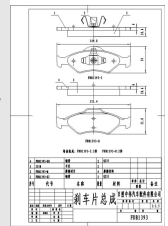

Focus	2300	2008	2011	Front	D1339	D1339	D1339	Length: 160 Width: 56.60, Thickness: 16.9	FMSI : D1339-8450, FORD : 9S4Z2001A, FORD : 8S4Z2001A, NiBK : PN51009
Focus	2000	2008		Front	D1339	D1339	D1339		
Fiesta Van	1200	2000	2001	Front	FDB1393 D1460	FDB1393 D1460	FDB1393 D1460	Length: 150.1 Width: 54.1, Thickness: 17.5"; Length-2": 151.5"; Width-2": 51.7"; Thickness-2": 17.5, PCS Per Set: 4	ATE : 13046071202, ATE : 13046071482, BENDIX AUS : DB2018, BENDIX EUR : 571996B, DELPHI : LP1470, FERODO : FDB1393, FMSI : D1460-8660, FORD (EUROPE) : 1130715, FORD (EUROPE) : 1111857, JURID : 571996J, JURID : 571996D, MINTEX : MDB2059, NiBK : PN0140, PAGID : T1192, REMSA : 0765.00, TEXTAR : 2320018805, TRW : GDB1418
Fiesta Van	1300	2000	2001	Front	FDB1393 D1460	FDB1393 D1460	FDB1393 D1460		
Fiesta Van	1400	2000	2001	Front	FDB1393 D1460	FDB1393 D1460	FDB1393 D1460		
Fiesta Van	1800	2000	2001	Front	FDB1393 D1460	FDB1393 D1460	FDB1393 D1460		
Courier	1300	2000	2002	Front	FDB1393 D1460	FDB1393 D1460	FDB1393 D1460		
Ranger	3000	2004	2007	Front	D1574	D1574	D1574