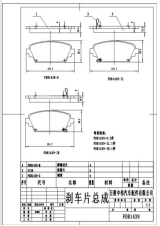

Accord	2000	1998	2002	Front	fdb1439	fdb1439	fdb1439
Accord	1800	1998	2002	Front	fdb1439	fdb1439	fdb1439
Accord	1600	1998	2002	Front	fdb1439	fdb1439	fdb1439
Accord	1900	1998	2002	Front	fdb1439	fdb1439	fdb1439
Accord	1600	1998	2002	Front	fdb1439	fdb1439	fdb1439

Length: 131.5
Width:
58.4, Thickness:
16.7, PCS Per Set: 4

ATE : 13046058252, BENDIX EUR : 5724298, BENDIX EUR : 5724648, BOSCH : 0986424494, DELPHI : LP1503, DELPHI : LP1732, HONDA : 45022S1AE51, HONDA : 45022S1AE50, HONDA : 45022-S1A-E02, JURID : 572428JAS, KASHIYAMA : D1247, KASHIYAMA : D5106, MINTEX : MDB2209, MINTEX : MDB1989, NiBK : PN8106, NISSAN : 41060-4U125, NISSAN : 41060-4U127, NISSAN : 41060-AV126, NISSAN : 41060-4U126, NISSAN : 41060-AV125, PAGID : T1511, PAGID : T3111, ROVER : GBP90346, ROVER : SFP000370, ROVER : SFP000070, TEXTAR : 2309401, TEXTAR : 2309501, TRW : GDB3227, TRW : GDB3186, TRW : GDB3291