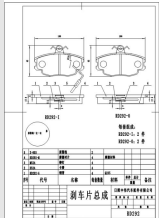

ATE : 13046029812, BENDIX EUR : 571405B, BOSCH : 0986561117, CITROEN : 95658557, DELPHI : LP695, FERODO : FDB720, JURID : 571405J, MINTEX : MDB1520, NiBK : PN0269, PAGID : T5060, TEXTAR : 2146018025, TRW : GDB114

ATE : 13046039572, BENDIX EUR : 571843B, CITROEN : 425126, CITROEN : 425150, DELPHI : LP1592, DELPHI : LP1022, FERODO : FDB1002, FIAT : 71711135, FIAT : 9404251518, FIAT : 795915, JURID : 571843J, MINTEX : MDB1815, NiBK : PN0167, PEUGEOT : 425151, PEUGEOT : 425125, TEXTAR : 2304219014, TRW : GDB1216