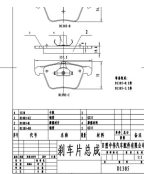

S Max CA1	2500	2006	2010	Front	D1305	D1305	D1305	,Width: 74.3 ,Thickness: 18.5";Length- 2";Width- 2";Thickness s- 2";PCS Per Set: 4	FMSI : D1305-8357, FORD : 1431178, FORD : 1405511, FORD : 6G9N-2K021-CC, NIBK : PN0483, TRW : GDB1684, VOLVO : 30736322, VOLVO : 30793857, VOLVO : 3 120 029 9, VOLVO : 30736222, VOLVO : 30793539, VOLVO : 31200229
	Mondeo	2500	2007		Front	D1305	D1305	D1305		
	Mondeo IV	2200	2007		Front	D1305	D1305	D1305		
	S Max CA1	2500	2006	2010	Front	D1305	D1305	D1305		
FORD	Galaxy	1800	2006		Front	D1306	D1306	D1306	Length: 155.2 ,Width: 66.5 ,Thickness: 19";Length- 2";Width- 2";Thickness s- 2";PCS Per Set: 4	BENDIX AUS : DB1998, FERODO : FDB1897, FMSI : D1306-8421, FORD : 1436 498, FORD : 1437761, FORD : 2 574 654, FORD : 1379971, FORD : 1458247, FREELANDER : LR004936, LANDROVER : LR027309, NIBK : PN0462, PAGID : T1653, TEXTAR : 2412301, TRW : GDB1683, VOLVO : 30793107, VOLVO : 30793941, VOLVO : 30793540, WVA : 24124, WVA : 24123
	Galaxy	2000	2006		Front	D1306	D1306	D1306		
	Galaxy	2200	2008		Front	D1306	D1306	D1306		
	Galaxy	2300	2007		Front	D1306	D1306	D1306		
	Galaxy Mk III CA1	2000	2006		Front	D1306	D1306	D1306		
	Galaxy Mk III CA1	1800	2006		Front	D1306	D1306	D1306		
	Galaxy Mk III CA1	2000	2006		Front	D1306	D1306	D1306		
	Galaxy Mk III CA1	2000	2010		Front	D1306	D1306	D1306		
	Galaxy Mk III CA1	2300	2007		Front	D1306	D1306	D1306		
	Galaxy Mk III CA1	2000	2010		Front	D1306	D1306	D1306		
	Galaxy Mk III CA1	2200	2008		Front	D1306	D1306	D1306		
	Mondeo	1800	2007		Front	D1306	D1306	D1306		
	Mondeo	2000	2007		Front	D1306	D1306	D1306		
	Mondeo	2000	2007		Front	D1306	D1306	D1306		
	Mondeo	2200	2008		Front	D1306	D1306	D1306		
	Mondeo	2300	2007		Front	D1306	D1306	D1306		
	Mondeo IV	1600	2007		Front	D1306	D1306	D1306		
	Mondeo IV	1800	2007		Front	D1306	D1306	D1306		
	Galaxy	2200	2008		Front	D1306	D1306	D1306		
	Galaxy	2300	2007		Front	D1306	D1306	D1306		
	Galaxy Mk III CA1	2000	2006		Front	D1306	D1306	D1306		
	Galaxy Mk III CA1	1800	2006		Front	D1306	D1306	D1306		
	Galaxy Mk III CA1	2000	2006		Front	D1306	D1306	D1306		
	Galaxy Mk III CA1	2000	2010		Front	D1306	D1306	D1306		
	Galaxy Mk III CA1	2300	2007		Front	D1306	D1306	D1306		
	Galaxy Mk III CA1	2000	2010		Front	D1306	D1306	D1306		
	Galaxy Mk III CA1	2200	2008		Front	D1306	D1306	D1306		
	Mondeo	1800	2007		Front	D1306	D1306	D1306		
	Mondeo	2000	2007		Front	D1306	D1306	D1306		
	Mondeo	2000	2007		Front	D1306	D1306	D1306		
	Mondeo	2200	2008		Front	D1306	D1306	D1306		
	Mondeo	2300	2007		Front	D1306	D1306	D1306