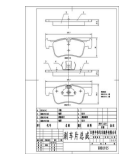

MAKE	MODEL	ENGINE	START YEAR	END YEAR	F/R	Metallic	Carbon Metallic	Carbon Ceramic	SPECIFICATION	COMPETITORS PART NUMBERS
	X5	4600	2001	2002	Front	D1558	D1558	D1558		
	X5	4800	2004	2006	Front	D1558	D1558	D1558		
BMW	116i	1600	2011		Front	GDB1935	GDB1935	GDB1935	Length: 155.6 Width: 59.8, Thickness: 17.5; Length-2": 156.7; Width-2": 57.9; Thickness-2": 17.5, PCS Per Set: 4	BMW : 3411 6 850 567, BMW : 34116850568, BMW : 3411 6 858 910, Febi : 16885, NIBK : PN32005, TEXTAR : 2501401, TRW : GDB1935
	5 Series	3800	1994		Front	D639	D639	D639	Length: 99.8 Width: 83 Thickness: 18	BMW : 3411-2227-865, BMW : 3411-1160-708, BMW : 3411-1160-865, BMW : 3411-2227-331, BMW : 3411-2227-864, BMW : 3411-6160-708, BMW : 3411-1160-195, BMW : 3411-1160-710, BMW : 3411-1227-865, BMW : 3411-2227-863, NIBK : PN0059
	8 Series	5000	1995		Front	D639	D639	D639	Length: 99.8 Width: 83 Thickness: 18	BMW : 3411-2227-865, BMW : 3411-1160-708, BMW : 3411-1160-865, BMW : 3411-2227-331, BMW : 3411-2227-864, BMW : 3411-6160-708, BMW : 3411-1160-195, BMW : 3411-1160-710, BMW : 3411-1227-865, BMW : 3411-2227-863, NIBK : PN0059
BUGATTI	Veyron EB 16 4	8000	2003	2012	Front	XM9012.3	XH9012.3	XC9012.3	Length: 110 Width: 102.5, Thickness: 16.5, PCS Per Set: 4	BUGATTI : RJR698151A, BUGATTI : RJR698151, NIBK : PN40001, TEXTAR : 2411601
	Veyron Grand Sport E	8000	2009		Front	XM9013.4	XH9013.4	XC9013.4	Length: 110 Width: 102.5, Thickness: 16.5, PCS Per Set: 4	BUGATTI : RJR698151A, BUGATTI : RJR698151, NIBK : PN40001, TEXTAR : 2411601
	Veyron Grand Sport E	8000	2010		Front	XM9014.5	XH9014.5	XC9014.5	Length: 110 Width: 102.5, Thickness: 16.5, PCS Per Set: 4	BUGATTI : RJR698151A, BUGATTI : RJR698151, NIBK : PN40001, TEXTAR : 2411601
	Veyron EB 16 4	8000	2003	2012	Rear	XM9015.6	XH9015.6	XC9015.6	Length: 167.5 Width: 95.5, Thickness: 16.5, PCS Per Set: 4	BUGATTI : RJR698451, BUGATTI : RJR698451A, NIBK : PN40002, TEXTAR : 2412001
	Veyron Grand Sport E	8000	2009		Rear	XM9016.7	XH9016.7	XC9016.7	Length: 167.5 Width: 95.5, Thickness: 16.5, PCS Per Set: 4	BUGATTI : RJR698451, BUGATTI : RJR698451A, NIBK : PN40002, TEXTAR : 2412001
	Veyron Grand Sport E	8000	2010		Rear	XM9017.8	XH9017.8	XC9017.8	Length: 167.5 Width: 95.5, Thickness: 16.5, PCS Per Set: 4	BUGATTI : RJR698451, BUGATTI : RJR698451A, NIBK : PN40002, TEXTAR : 2412001
	Park Avenue	2800	2007		Front	D1351	D1351	D1351	Length: 153.3 Width: 52.7, Thickness: 16, PCS Per Set: 4	BENDIX AUS : DB1765, CHEVROLET : 92206846, CHEVROLET : 92221183, FMSI : 8461-D1351, FMSI : D1351-8461, HOLDEN : 92193446, NIBK : PN0831, SANGSIN : SP1410, TRW : GDB7715
	Park Avenue	3600	2007		Front	D1351	D1351	D1351		
	Park Avenue	2800	2007		Rear	D1352	D1352	D1352	Length: 121.4 Width: 51.2, Thickness: 15.5, PCS Per Set: 4	BENDIX AUS : DB1766, FMSI : 8462-D1352, FMSI : D1352-8462, HOLDEN : 92193454, HOLDEN : 92206845, NIBK : PN0832, SANGSIN : SP1411, TRW : GDB7716
	Park Avenue	3600	2007		Rear	D1352	D1352	D1352		
	Riviera	3800	1993	1996	Rear	MMB508-7383	MHB508-7383	MCB508-7383