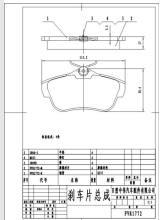

Model	Year	Year	Year	Position	Part No.	Part No.	Part No.	Notes
Scudo	2000	2007		Front	GDB1718	GDB1718	GDB1718	Length: 162, Width: 67, Thickness: 17.3; Length-2: 162; Width-2: 66.9; Thickness s-2: 17.3, PCS Per Set: 4
Scudo	2000	2011		Front	GDB1718	GDB1718	GDB1718	
Scudo	1600	2007		Front	GDB1718	GDB1718	GDB1718	
Scudo	2000	2007		Front	GDB1718	GDB1718	GDB1718	Length: 162, Width: 67, Thickness: 17.3; Length-2: 162; Width-2: 66.9; Thickness s-2: 17.3, PCS Per Set: 4
Scudo	2000	2011		Front	GDB1718	GDB1718	GDB1718	
Scudo	1600	2007		Rear	D1980	D1980	D1980	
Scudo	2000	2007		Rear	D1980	D1980	D1980	
Scudo	2000	2011		Rear	D1980	D1980	D1980	Length: 113.4, Width: 58.3, Thickness: 15.7, PCS Per Set: 4
Scudo	1600	2007		Rear	D1980	D1980	D1980	
Scudo	2000	2007		Rear	D1980	D1980	D1980	
Scudo	2000	2011		Rear	D1980	D1980	D1980	
Punto	1100	1993	1999	Front	D1619	D1619	D1619	
Punto	1200	1993	1999	Front	D1619	D1619	D1619	
Punto	1700	1994	1998	Front	D1619	D1619	D1619	
Punto	1200	1994	2001	Front	D1619	D1619	D1619	
Punto	1100	1994	2000	Front	D1619	D1619	D1619	
Cinquecento	700	1994	1998	Front	D1619	D1619	D1619	
Cinquecento	900	1994	1999	Front	D1619	D1619	D1619	
Cinquecento	1100	1994	1999	Front	D1619	D1619	D1619	
Seicento	900	1998	2000	Front	D1619	D1619	D1619	
Seicento	1100	1998		Front	D1619	D1619	D1619	
L500	1200	2007		Front	D1619	D1619	D1619	Length: 115, Width: 55.4, Thickness: 16.5, PCS Per Set: 4; Interchangeable *PN028 7W
Panda	1100	2003		Front	D1619	D1619	D1619	ATE : 13046039512, ATE : 13046039502, BENDIX EUR : 573267B, BENDIX EUR : 571523B, BENDIX EUR : 571528B, BOSCH : 0986461119, BOSCH : 0986424379, DELPHI : LP2013, DELPHI : LP851, FERODO : FDB925, FERODO : FDB1066, FIAT : 77362479, FIAT : 5892736, FIAT : 9948054, FIAT : 77364635, FIAT : 5892737, FIAT : 9948045, JURID : 571893J, JURID : 571523J, JURID : 571528J, LANCIA : 9947468, MINTEX : MDB1573, MINTEX : MDB1666, NIBK : PN0287W, NIBK : PN0287, PAGID : T9030, PAGID : T9031, TEXTAR : 2143617005, TEXTAR : 2143617004, TRW : GDB1745, TRW : GDB1299, TRW : GDB1115
Panda	1200	2003		Front	D1619	D1619	D1619	
Panda	1100	2004		Front	D1619	D1619	D1619	
Punto	1100	1993	1999	Front	D1619	D1619	D1619	
Punto	1200	1993	1999	Front	D1619	D1619	D1619	
Punto	1200	1998	2000	Front	D1619	D1619	D1619	
Punto	1700	1994	1998	Front	D1619	D1619	D1619	
Punto	1200	1994	2001	Front	D1619	D1619	D1619