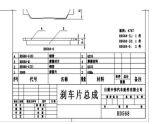

HDT	Accord	2000	1996	1998	Front	D568	D568	D568	53.7,Thickness: 18.3, PCS Per Set: 4 HONDA : 45022-SS0-505, HONDA : 45022-S30-J01, HONDA : 45022-SS0-G10, HONDA : 45022S30G11, HONDA : 45022-SE0-G10, JURID : 572350J, KASHIYAMA : D5077, MAZDA : 1Y3A-33-2BZ, Metelli : 040602, MINTEX : MDB1635, NIBK : PN8293, NISSAN : AY040- HN009, NISSHINBO : PF-8293, REMSA : 040602, ROVER : GBP90338AF, ROVER : SFP100210EVA, ROVER : GBP90338, SUMITOMO : SN428P, TEXTAR : 2187918505, TOYOTA : V9118-H022, TRW : GDB1061, TRW : GDB1180, WVA : 21880, WVA : 21879
	Accord	2000	1993	1998	Front	D568	D568	D568	
	Accord	2000	1993	1998	Front	D568	D568	D568	
	Accord	2000	1993	1998	Front	D568	D568	D568	
	Prelude	2000	1991	1996	Front	D568	D568	D568	
	Prelude	2200	1996	2000	Front	D568	D568	D568	
	Inspire	2000	1992	1997	Front	D568	D568	D568	
	Inspire	2000	1995	1998	Front	D568	D568	D568	
	Prelude	2000	1997	2000	Front	D568	D568	D568	
	Prelude	2200	1991	1996	Front	D568	D568	D568