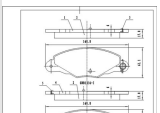

Length: 169
Width: 61.2

ATE : 13046039862, BENDIX : DB2012, BENDIX EUR : 573004B, BOSCH : 0986424511, CITROEN : 425145, CITROEN : 425211, DELPHI : LP1629, FERODO : F51114, FERODO : FDB1114, JURID : 573004J, MINTEX :