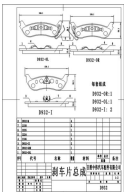

Length: 150
Width: 50
Thickness: 16";Length-2";"150";Width-2";"50";Thickness-2";"16, PCS Per Set: 4

Length: 155
Width: 62.2
Thickness: 18";Length-2";"156";Width-2";"67.0";Thickness-2";"18, PCS Per Set: 4

AKEBONO : AN-717K, AKEBONO : AN-717WK, ATE : 13046071932, BENDIX AUS : DB1679, BOSCH : 0986424794, BREMBO : P24061N, DELPHI : LP1869, FMSI : D1044, FMSI : D1230, FMSI : 7947-D1230, FMSI : D1044-7947, FORD : 3M51-2K021-AA, FORD : 1566093, FORD : 3M51-2K021-AB, FORD : 1753844, FORD : 1 360 305, FORD : 5U2Z2V001F, FORD : CV6Z2001A, FORD : 1508074, FORD : 1712024, FORD : 4S4Z-2001-AA, FORD : 5S4Z2001AA, FORD : 1 519 528, FORD : AV612K021BB, FORD : 1321517, FORD : CV6Z2001C, FORD (EUROPE) : 1321517, FORD (EUROPE) : 1223682, KASHIYAMA : D3128, MAZDA : BPYK-33-23Z, MAZDA : C2Y3-33-23ZA, MAZDA : BPYK3323ZA9C, MAZDA : B3YH-33-23Z, MAZDA : WVA23440, MAZDA : B3YH-33-23ZA, MAZDA : BPYK-33-23ZA, MINTEX : MDB2634, NiBK : PN0365, NiBK : PN5507, NIPPARTS : J3603063, NISSAN : AY040-MA031, NISSHINBO : PF-5507, REMSA : 1082.00, SANGSIN : SP1260, TEXTAR : 2372301, TRW : GDB1583, VOLVO : 30681739, VOLVO : 30736923, VOLVO : 30793618, VOLVO : 3 074 203-0, VOLVO : 30715023, VOLVO : 3 068 355-4, WVA : 24139, WVA : 23723, WVA : 23724