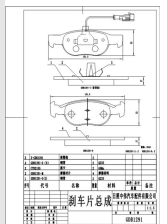

Croma	1900	1991	1996	Front	D1503	D1503	D1503	Thickness: 18.9, PCS Per Set: 4	FERODO : FDB651, FIAT : 5892313, FIAT : 793774, JURID : 571347J, JURID : 571471J, LANCIA : 792426, MINTEX : MDB1505, MINTEX : MDB1484, MINTEX : MDB1505HDX, NIBK : PN0262, PAGID : T5038, PAGID : T5046, TEXTAR : 2118219425, TEXTAR : 2118519425, TRW : GDB1095, TRW : GDB864, TRW : GDB498
Coupe	2000	1996	2000	Front	D592	D592	D592	Length: 109.7 Width: 69.1 ,Thickness: 16.3, PCS Per Set: 4	ALFA ROMEO : 9949509, ALFA ROMEO : 9950812, ALFA ROMEO : 9949533, ATE : 13046049692, ATE : 13046049582, ATE : 13046049852, ATE : 1304604968, BENDIX : MKD592A, BENDIX AUS : DB1936, BENDIX AUS : DB2011, BENDIX EUR : 5730798, BENDIX EUR : 571427B, BENDIX EUR : 571999B, CHRYSLER : 68003 610AA, CHRYSLER : 68034 993AA, CHRYSLER : 68003 610AB, CHRYSLER (USA) : 4897218AB, CHRYSLER (USA) : 4728999, DAIMLER (JAGUAR) : JLM21282, DELPHI : LP1457, DELPHI : LP1700, DELPHI : LP1543, DELPHI : LP849, FERODO : FDB1379, FERODO : FDB721, FIAT : 5892740, FIAT : 9947643, JAGUAR : C2C8361, JAGUAR : MXD2750AA, JURID : 571427J, MINTEX : MDB1633, MINTEX : MDB1882, MINTEX : MDB2271, MINTEX : MDB1877, MINTEX : MDB2221, NIBK : PN0202, PEUGEOT : 425182, PEUGEOT : 425251, PEUGEOT : 425219, REMSA : 0434.54, SEAT : 6KL698151, TEXTAR : 2375318005, TEXTAR : 2138118015, TRW : GDB 4171, TRW : GDB1191, TRW : GDB1392, TRW : GDB1519, TRW : GDB1359, TRW : GDB1513, TRW : GDB1537
Brava Bravo	1400	1995	1998	Front	GDB1291	GDB1291	GDB1291	Length: 151.4 Width: 52 Thickness: 17.1, PCS Per Set: 4	ALFA ROMEO : 9950713, ATE : 13046071142, ATE : 13046070642, ATE : 13046071252, BOSCH : 0986424246, DELPHI : LP1005, DELPHI : LP1585, DELPHI : LP1385, FERODO : FDB1160, FERODO : FDB1040, FIAT : 9947600, FIAT : 9947934, FIAT : 9948410, FIAT : 77362199, FIAT : 9947118, FIAT : 9947629, FIAT : 9948408, JURID : 571882J, MINTEX : MDB1828, MINTEX : MDB1733, MINTEX : MDB1956, NIBK : PN0123, TEXTAR : 2318117905, TEXTAR : 2193017905, TRW : GDB1339, TRW : GDB1564, TRW : GDB1291, TRW : GDB1382
Brava Bravo	1900	1995	1997	Front	GDB1291	GDB1291	GDB1291		
Punto	1200	1996	1999	Front	GDB1291	GDB1291	GDB1291		
Punto	1700	1996	1999	Front	GDB1291	GDB1291	GDB1291		
Punto	1200	1996	2001	Front	GDB1291	GDB1291	GDB1291		
Punto	1700	1997	2000	Front	GDB1291	GDB1291	GDB1291		
Marea SW	1900	1997	2000	Front	GDB1291	GDB1291	GDB1291		
Marea	1900	1997	2002	Front	GDB1291	GDB1291	GDB1291		
Brava Bravo	1600	1996	1998	Front	GDB1291	GDB1291	GDB1291		
Brava Bravo	1600	1998	2002	Front	GDB1291	GDB1291	GDB1291		
Ducato 10	1900	1994	1999	Front	GDB1105	GDB1105	GDB1105