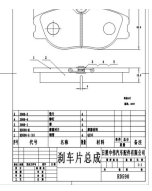

CITROEN								
Evasion	2000	1995	2000	Front	D598	D598	D598	
Evasion	2100	1996	1999	Front	D598	D598	D598	
Evasion	2100	1996	2000	Front	D598	D598	D598	
Evasion	2000	1999	2002	Front	D598	D598	D598	
Synergie	2000	1999	2003	Front	D598	D598	D598	
Dispatch	2000	2000		Front	D598	D598	D598	
Jumpy	2000	2000	2007	Front	D598	D598	D598	

Length: 129.9
Width:
,Thickness:
58.8 ,Thickness:
18.6, PCS Per Set: 4

425110, DELPHI : LP598, DELPHI : LP909, DELPHI : LP875, FERODO : FDB1000, FERODO : FDB565, FERODO : FDB768, FERODO : FDB542, FERODO : FDB650, FERODO : FDB994, FIAT : 9946227, FIAT : 9944329, FIAT : 9946016, FIAT : 9944678, JURID : 571365J, JURID : 571423J, JURID : 571472J, JURID : 571838J, JURID : 571894J, JURID : 571905J, LANCIA : 9946788, LANCIA : 9941175, LANCIA : 82451320, LANCIA : 9946750, LANCIA : 9941174, LANCIA : 9946861, LANCIA : 9941872, MINTEX : MDB1743, MINTEX : MDB1518, MINTEX : MDB1717, MINTEX : MDB2194, MINTEX : MDB1391, MINTEX : MDB1702, NIBK : PN0256, PAGID : T5032, PAGID : T5084, PAGID : T5049, PEUGEOT : 425109, TEXTAR : 2114719325, TEXTAR : 2155719325, TEXTAR : 2316819325, TEXTAR : 2138319325, TEXTAR : 2180119325, TRW : GDB1058, TRW : GDB1148, TRW : GDB1052, TRW : GDB1117, TRW : GDB483