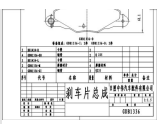

PERODU : 12114, FERODO : FDB114, JURID : 571335J, MINTEX : MDB1939, NIBK : PN0837W, PAGID : T9095, TEXTAR : 2313518015, TRW : GDB1336, WVA : 23134, WVA : 23136, WVA : 23135, WVA : 23137

ATE : 27046008072, ATE : 13046039262, ATE : 13046039542, BENDIX AUS : DB224, BENDIX EUR : 571747B, BOSCH : 0986460970, BOSCH : 0986560970, BOSCH : 0986461149, CITROEN : 95659341, CITROEN : 425146, CITROEN : 425257, CITROEN : 95666971, CITROEN : 425197, DELPHI : LP503, DELPHI : LP836, DELPHI : LP699, FERODO : FDB887, FERODO : FDB558, JURID : 571335J, JURID : 571747J, JURID : 571334J, MINTEX : MDB2868, MINTEX : MDB1677, MINTEX : MDB1339, NIBK : PN0270, NIBK : PN0332, PAGID : T6065, PEUGEOT : 425071, PEUGEOT : 425196, PEUGEOT : 425042, PEUGEOT : 425104, PEUGEOT : 425148, RENAULT : 77 01 204 626, RENAULT : 7701-203-19, RENAULT : 77 01 203 560, RENAULT : 7701-204-36, RENAULT : 77 01 202 08, RENAULT : 77 01 207 034, RENAULT : 7701-202-62, RENAULT : 77 01 204 664, RENAULT : 77 01 204 464, RENAULT : 7701-204-26, RENAULT : 7701-204-45, RENAULT : 7701-202-50, RENAULT : 77 01 204 845, RENAULT : 7701-207-34, TEXTAR : 2160011004, TEXTAR : 2159711015, TEXTAR : 2097401, TEXTAR : 2097311005, TRW : GDB1305, TRW : GDB1217, TRW : GDB905, TRW : GDB1522, TRW : GDB1132

MINTEX : MDB3023, NIBK : PN0473, PEUGEOT : 4254.46, PEUGEOT : 4254.44, PEUGEOT : 4254.35

CITROEN : 4254.A9, DELPHI : LP2228, MINTEX : MDB3174, NIBK : PN0561, PAGID : T2075

DEN