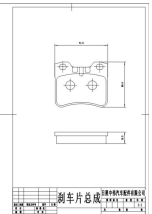

Length: 105.0
Width: 54.6
Thickness: 10.0
Length-2": 105.0
Width-2": 54.6
Thickness-2": 10.0
PCS Per Set: 4

Length: 71.9
Width: 60.6
Thickness: 16.3
PCS Per Set: 4
Interchangeable *PN025 OW

ATE : 27046008072, ATE : 13046039262, ATE : 13046039542, BENDIX AUS : DB224, BENDIX EUR : 571747B, BOSCH : 0986460970, BOSCH : 0986560970, BOSCH : 0986461149, CITROEN : 425146, CITROEN : 425257, CITROEN : 95666971, CITROEN : 425197, CITROEN : 95659341, DELPHI : LP503, DELPHI : LP836, DELPHI : LP699, FERODO : FDB887, FERODO : FDB558, JURID : 571335J, JURID : 571747J, JURID : 571334J, MINTEX : MDB2868, MINTEX : MDB1677, MINTEX : MDB1339, NIBK : PN0270, NIBK : PN0332, PAGID : T6065, PEUGEOT : 425071, PEUGEOT : 425196, PEUGEOT : 425042, PEUGEOT : 425104, PEUGEOT : 425148, RENAULT : 77 01 204 626, RENAULT : 7701-203-19, RENAULT : 77 01 203 560, RENAULT : 7701-204-36, RENAULT : 77 01 202 08, RENAULT : 77 01 207 034, RENAULT : 7701-202-62, RENAULT : 77 01 204 664, RENAULT : 77 01 204 464, RENAULT : 7701-204-26, RENAULT : 7701-204-45, RENAULT : 7701-202-50, RENAULT : 77 01 204 845, RENAULT : 7701-207-34, TEXTAR : 2159711015, TEXTAR : 2097401, TEXTAR : 2097311005, TEXTAR : 2160011004, TRW : GDB1217, TRW : GDB905, TRW : GDB1522, TRW : GDB1132, TRW : GDB1305