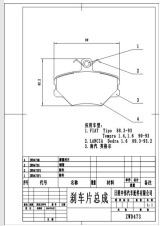

FIAT	Panda	1000	1986	1997	Front	B36	B36	B36
	Panda	1000	1991	1997	Front	B36	B36	B36
	Panda	1100	1991		Front	B36	B36	B36
	Panda	1100	2000	2004	Front	B36	B36	B36
	Uno Mondo	1700	1994	2000	Front	B36	B36	B36

Length: 89.9
Width: 63.4
Thickness: 16.5,
PCS Per Set: 4

ATE : 13046029482, BENDIX EUR : 571330B, BOSCH : 0986591050, BOSCH : 0986491050, DELPHI : LP566, FERODO : FDB524, FIAT : 793382, FIAT : 794079, FIAT : 5892330, FIAT : 791449, FIAT : 793470, FIAT : 5888781, FIAT : 9939913, JURID : 571330J, LANCIA : 9943830, MINTEX : MDB1606, MINTEX : MDB1384, NIBK : PN0251, PAGID : T0353, TEXTAR : 2110017025, TRW : GDB833, WVA : 21100