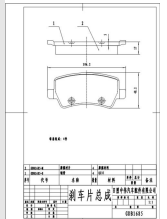

Galaxy	1800	2006		Rear	MMB1314-8429	MHB1314-8429	MCB1314-8429
Galaxy	2000	2006		Rear	MMB1314-8429	MHB1314-8429	MCB1314-8429
Galaxy	2200	2008		Rear	MMB1314-8429	MHB1314-8429	MCB1314-8429
Galaxy	2300	2007		Rear	MMB1314-8429	MHB1314-8429	MCB1314-8429
Galaxy Mk III CA1	2000	2006		Rear	MMB1314-8429	MHB1314-8429	MCB1314-8429
Galaxy Mk III CA1	1800	2006		Rear	MMB1314-8429	MHB1314-8429	MCB1314-8429

Length: 106.1
Width:
48.5, Thickness:

PCS Per Set: 4

FERODO : FDB4237, FMSI : D1307-8422, FORD : 1426144, FORD : 1503969, FORD : 6G912M008FC, FORD : 6G912M008FA, FORD : 1426143, FORD : 1439866, FORD : 6G912M008FB, LANDROVER : LR043714, LANDROVER : LR043285, LANDROVER : LR027129, MINTEX : MDB2863, NiBK : PN0463, TRW : GDB1685, VOLVO : 30742491, VOLVO : 30794554, 16.8, PCS Per Set: 4 VOLVO : 31317482, VOLVO : 30671574, VOLVO : 30742516, VOLVO : 30794555, VOLVO : 31317483, WVA : 24496

Length: 95.1
Width: 43.1
Thickness: 15.7,
PCS Per Set: 4

BENDIX AUS : DB1999, FMSI : D1314-8429, FORD : 1459408, FORD : 6G91-2M008-GB, FORD : 1439867, FORD : 1477803, FORD : 6G91-2MM08-GC, LANDROVER : LR-003657, LANDROVER : LR003655, NiBK : PN0461, NiBK : PN0487, REMSA : 1256.00, TRW : GDB1732, TRW : GDB1708, TRW : GDB1709, VOLVO : 3 079 455 3, VOLVO : 3 067 157 6,