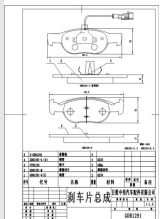

Length: 151.4
Width: 52
Thickness: 17.1,
PCS Per Set: 4

ALFA ROMEO : 9950713, ATE : 13046070642, ATE : 13046071252, ATE :
13046071142, BOSCH : 0986424246, DELPHI : LP1385, DELPHI : LP1005,
DELPHI : LP1585, FERODO : FDB1040, FERODO : FDB1160, FIAT : 9947118,
FIAT : 9947629, FIAT : 9948408, FIAT : 9947600, FIAT : 9947934, FIAT :
9948410, FIAT : 77362199, JURID : 571882J, MINTEX : MDB1733, MINTEX :
MDB1956, MINTEX : MDB1828, NIBK : PN0123, TEXTAR : 2318117905,
TEXTAR : 2193017905, TRW : GDB1291, TRW : GDB1382, TRW : GDB1339,
TRW : GDB1564