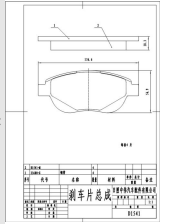

Length: 136.8
Width: 56
Thickness: 18.3,
PCS Per Set: 4

ATE : 13046039832, ATE : 13046039662, BENDIX AUS : DB1758, BENDIX AUS : DB2219, BENDIX EUR : 573075B, BENDIX EUR : 573031B, BOSCH : 0 986 424 596, CITROEN : 425385, CITROEN : 4254.27, CITROEN : 425235, CITROEN : 425253, CITROEN : 425339, CITROEN : 425252, CITROEN : 425331, DELPHI : LP1721, DELPHI : LP1653, DELPHI : LP1990, FERODO : FDB1467, FERODO : FDB1476, FIAT : 77363958, FIAT : 7 736 5623, FIAT : 9949276, FIAT : 77362195, FIAT : 77363420, FIAT : GDB1655, FIAT : 7 736 459 9, FIAT : 77362092, FIAT : 7 736 271 2, GM : 93169175, GMC : 93169175, JURID : 573075J, JURID : 573031J, MINTEX : MDB2240, NIBK : PN0520, NIBK : PN0210, NIBK : PN0187W, OPEL : 1605354, OPEL : 1605227, PEUGEOT : 4254 09, PEUGEOT : 425418, PEUGEOT : 4254 08, PEUGEOT : 425222, SANGSIN : SP2073, TEXTAR : 2360019014, TEXTAR : 2370818205, TRW : GDB1624, TRW : GDB1483, TRW : GDB1464, TRW : GDB1701, VAUXHALL : 93189816, VOLVO : 77362712, VVA : 2841