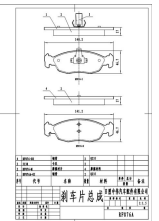

FDB876A D1483	FDB876A D1483	FDB876A D1483		
						FDB876A D1483	FDB876A D1483	FDB876A D1483		

MAKE	MODEL	ENGINE	START YEAR	END YEAR	F/R	FDB876A D1483	FDB876A D1483	FDB876A D1483	SPECIFICATION	COMPETITORS PART NUMBERS

	Saxo	1600	1996	2004	Front	FDB876A D1483	FDB876A D1483	FDB876A D1483		
	Xantia Estate	1400	1998	2000	Front	FDB876A D1483	FDB876A D1483	FDB876A D1483		
	Xantia Estate	1500	1998	2000	Front	FDB876A D1483	FDB876A D1483	FDB876A D1483		
	Xantia Estate	1600	1998	2000	Front	FDB876A D1483	FDB876A D1483	FDB876A D1483		
	Xantia Estate	1800	1998	1999	Front	FDB876A D1483	FDB876A D1483	FDB876A D1483		
	Xantia Estate	1900	1998	2000	Front	FDB876A D1483	FDB876A D1483	FDB876A D1483		
	Saxo	1600	1996	2004	Front	FDB876A D1483	FDB876A D1483	FDB876A D1483		
	Saxo	1600	1996	2004	Front	FDB876A D1483	FDB876A D1483	FDB876A D1483		

	Xantia Estate	1400	1997	2000	Front	FDB876A D1483	FDB876A D1483	FDB876A D1483		
	Xantia Estate	1600	1997	2000	Front	FDB876A D1483	FDB876A D1483	FDB876A D1483		
	Xantia Estate	1800	1997	2000	Front	FDB876A D1483	FDB876A D1483	FDB876A D1483