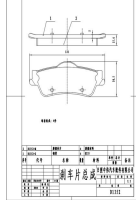

MAKE	MODEL	ENGINE	START YEAR	END YEAR	F/R	Metallic	Carbon Metallic	Carbon Ceramic	SPECIFICATION	COMPETITORS PART NUMBERS
	X5	4600	2001	2002	Front	D1558	D1558	D1558		
	X5	4800	2004	2006	Front	D1558	D1558	D1558		
BMW	116i	1600	2011		Front	GDB1935	GDB1935	GDB1935	Length: 155.6 Width: 59.8, Thickness: 17.5; Length-2": 156.7; Width-2": 57.9; Thickness-2": 17.5, PCS Per Set: 4	BMW : 3411 6 850 567, BMW : 34116850568, BMW : 3411 6 858 910, Febi : 16885, NIBK : PN32005, TEXTAR : 2501401, TRW : GDB1935
	5 Series	3800	1994		Front	D639	D639	D639	Length: 99.8 Width: 83 Thickness: 18	BMW : 3411-2227-865, BMW : 3411-1160-708, BMW : 3411-1160-865, BMW : 3411-2227-331, BMW : 3411-2227-864, BMW : 3411-6160-708, BMW : 3411-1160-195, BMW : 3411-1160-710, BMW : 3411-1227-865, BMW : 3411-2227-863, NIBK : PN0059
	8 Series	5000	1995		Front	D639	D639	D639	Length: 99.8 Width: 83 Thickness: 18	BMW : 3411-2227-865, BMW : 3411-1160-708, BMW : 3411-1160-865, BMW : 3411-2227-331, BMW : 3411-2227-864, BMW : 3411-6160-708, BMW : 3411-1160-195, BMW : 3411-1160-710, BMW : 3411-1227-865, BMW : 3411-2227-863, NIBK : PN0059
BUGATTI	Veyron EB 16 4	8000	2003	2012	Front	XM9012.3	XH9012.3	XC9012.3	Length: 110 Width: 102.5, Thickness: 16.5, PCS Per Set: 4	BUGATTI : RJR698151A, BUGATTI : RJR698151, NIBK : PN40001, TEXTAR : 2411601
	Veyron Grand Sport E	8000	2009		Front	XM9013.4	XH9013.4	XC9013.4	Length: 110 Width: 102.5, Thickness: 16.5, PCS Per Set: 4	BUGATTI : RJR698151A, BUGATTI : RJR698151, NIBK : PN40001, TEXTAR : 2411601
	Veyron Grand Sport E	8000	2010		Front	XM9014.5	XH9014.5	XC9014.5	Length: 110 Width: 102.5, Thickness: 16.5, PCS Per Set: 4	BUGATTI : RJR698151A, BUGATTI : RJR698151, NIBK : PN40001, TEXTAR : 2411601
	Veyron EB 16 4	8000	2003	2012	Rear	XM9015.6	XH9015.6	XC9015.6	Length: 167.5 Width: 95.5, Thickness: 16.5, PCS Per Set: 4	BUGATTI : RJR698451, BUGATTI : RJR698451A, NIBK : PN40002, TEXTAR : 2412001
	Veyron Grand Sport E	8000	2009		Rear	XM9016.7	XH9016.7	XC9016.7	Length: 167.5 Width: 95.5, Thickness: 16.5, PCS Per Set: 4	BUGATTI : RJR698451, BUGATTI : RJR698451A, NIBK : PN40002, TEXTAR : 2412001
	Veyron Grand Sport E	8000	2010		Rear	XM9017.8	XH9017.8	XC9017.8	Length: 167.5 Width: 95.5, Thickness: 16.5, PCS Per Set: 4	BUGATTI : RJR698451, BUGATTI : RJR698451A, NIBK : PN40002, TEXTAR : 2412001
	Park Avenue	2800	2007		Front	D1351	D1351	D1351	Length: 153.3 Width: 52.7, Thickness: 16, PCS Per Set: 4	BENDIX AUS : DB1765, CHEVROLET : 92206846, CHEVROLET : 92221183, FMSI : 8461-D1351, FMSI : D1351-8461, HOLDEN : 92193446, NIBK : PN0831, SANGSIN : SP1410, TRW : GDB7715
	Park Avenue	3600	2007		Front	D1351	D1351	D1351		
	Park Avenue	2800	2007		Rear	D1352	D1352	D1352	Length: 121.4 Width: 51.2, Thickness: 15.5, PCS Per Set: 4	BENDIX AUS : DB1766, FMSI : 8462-D1352, FMSI : D1352-8462, HOLDEN : 92193454, HOLDEN : 92206845, NIBK : PN0832, SANGSIN : SP1411, TRW : GDB7716
	Park Avenue	3600	2007		Rear	D1352	D1352	D1352		
	Riviera	3800	1993	1996	Rear	MMB508-7383	MHB508-7383	MCB508-7383