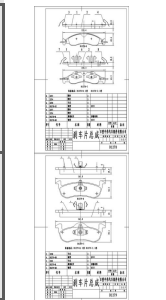

MAKE	MODEL	ENGINE	START YEAR	END YEAR	F/R	D1044	D1044	D1044	SPECIFICATION	COMPETITORS PART NUMBERS
	C Max	2000	2003	2010	Front	D1044	D1044	D1044		
	Focus	1400	2003	2004	Front	D1044	D1044	D1044		
	Focus	1600	2003	2004	Front	D1044	D1044	D1044		
	Focus	1800	2003	2005	Front	D1044	D1044	D1044		
	Focus	2000	2003		Front	D1044	D1044	D1044		
	Focus II	1400	2004	2007	Front	D1044	D1044	D1044		
	Focus II	2000	2004	2007	Front	D1044	D1044	D1044		
						D1044	D1044	D1044		
						D1044	D1044	D1044		
	Focus II	2500	2005	2010	Front	D1044	D1044	D1044		
	C Max	1600	2007		Front	D1044	D1044	D1044		
	C Max	1800	2007		Front	D1044	D1044	D1044		
	C Max	2000	2007		Front	D1044	D1044	D1044		
	Focus II	1400	2007	2011	Front	D1044	D1044	D1044		
	Focus II	1600	2007	2010	Front	D1044	D1044	D1044		
	Kuga	2500	2008		Front	D1044	D1044	D1044		
	Focus III	1600	2011		Front	D1044	D1044	D1044		
	Focus III	2000	2011		Front	D1044	D1044	D1044		
	Mondeo IV	2000	2007		Front	D1306	D1306	D1306		
	Mondeo IV	2300	2007		Front	D1306	D1306	D1306		
	Mondeo IV	2500	2007		Front	D1306	D1306	D1306	Length: 155.2 Width: 66.5 Thickness: 19	
	S Max CA1	1800	2006	2010	Front	D1306	D1306	D1306	Length: 156.5 Width: 71.7 Thickness: 2	BENDIX AUS : DB1998, FERODO : FDB1897, FMSI : D1306-8421, FORD : 1436 498, FORD : 1437761, FORD : 2 574 654, FORD : 1379971, FORD : 1458247, FREELANDER : LR004936, LANDROVER : LR027309, NiBK : PN0462, PAGID : T1653, TEXTAR : 2412301, TRW : GDB1683, VOLVO : 30793107, VOLVO : 30793941, VOLVO : 30793540, WVA : 24124, WVA : 24123
	S Max CA1	2000	2006	2010	Front	D1306	D1306	D1306	s- 2":18, PCS Per Set: 4	
	Galaxy	1800	2006		Front	D1306	D1306	D1306		
	Galaxy	2000	2006		Front	D1306	D1306	D1306		
	Expedition	5400	2009		Front	D1278	D1278	D1278	Length: 234 Width: 64 Thickness: 19 Length-2":236 Width-2":63 Thickness-2":19, PCS Per Set: 4	BENDIX AUS : DB2150, FMSI : D1278--8394, FORD : 7L1Z-2001-B, NiBK : PN0608
	Expedition	5400	2009		Rear	D1279	D1279	D1279	Length: 166 Width: 66 Thickness: 21 Length-2":166 Width-2":55 Thickness-2":20, PCS Per Set: 4	BENDIX AUS : DB2151, FMSI : D1279-8395, FORD : 7L1Z2200A, FORD : 7L1Z2200B, NiBK : PN0609
	Mondeo	2500	2007		Front	D1305	D1305	D1305		
	Mondeo IV	2200	2007		Front	D1305	D1305	D1305	Length: 156.4